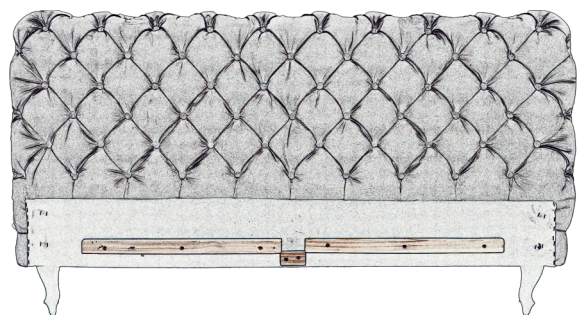

80636 - Bed DESIRE 180x200 Silver Grey

TWIN BED ASSEMBLY INSTRUCTIONS

CAUTION: At least two adults are required to safely complete performing this task.
Other lifting attempts may risk back injury due to large and heavy part/s.

KARE

DESIGN

Headboard

1 x 1

Left sideboard

2 x 1

Right sideboard

3 x 1