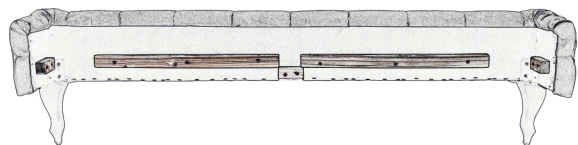

80636 - Bed DESIRE 180x200 Silver Grey

TWIN BED ASSEMBLY INSTRUCTIONS

CAUTION: At least two adults are required to safely complete performing this task.
Other lifting attempts may risk back injury due to large and heavy part/s.

KARE

DESIGN

Headboard

1 x 1

Left sideboard

2 x 1

Right sideboard

3 x 1