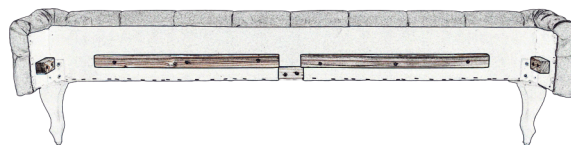

80636 - Bed DESIRE 180x200 Silver Grey

TWIN BED ASSEMBLY INSTRUCTIONS

CAUTION: At least two adults are required to safely complete performing this task.
Other lifting attempts may risk back injury due to large and heavy part/s.

KARE

DESIGN

Headboard

1 x 1

Left sideboard

2 x 1

Right sideboard

3 x 1