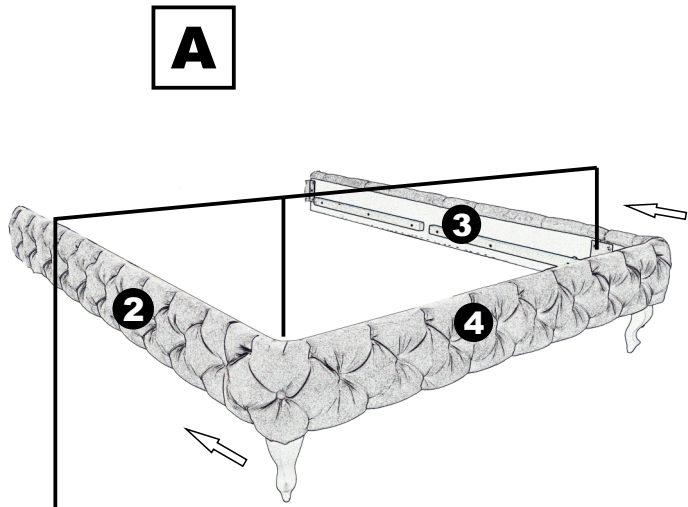

Footboard

4 x 1

Center support

5 x 1

Allen Wrench M5

6 x 1

M8x50

7 x 4

M8x30

8 x 10

H4x40

9 x 4

H5x50

10 x 8

80636 - Bed DESIRE 180x200 Silver Grey

TWIN BED ASSEMBLY INSTRUCTIONS

KARE
DESIGN

A

B

C