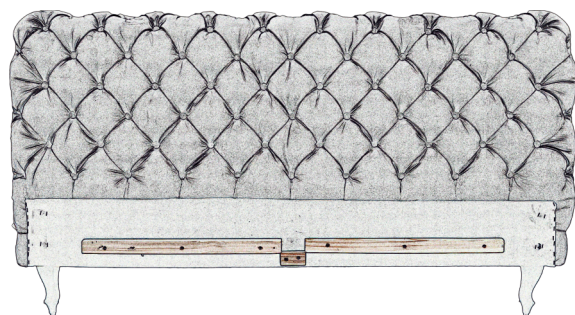

80636 - Bed DESIRE 180x200 Silver Grey

TWIN BED ASSEMBLY INSTRUCTIONS

CAUTION: At least two adults are required to safely complete performing this task.
Other lifting attempts may risk back injury due to large and heavy part/s.

KARE

DESIGN

Headboard

1 x 1

Left sideboard

2 x 1

Right sideboard

3 x 1