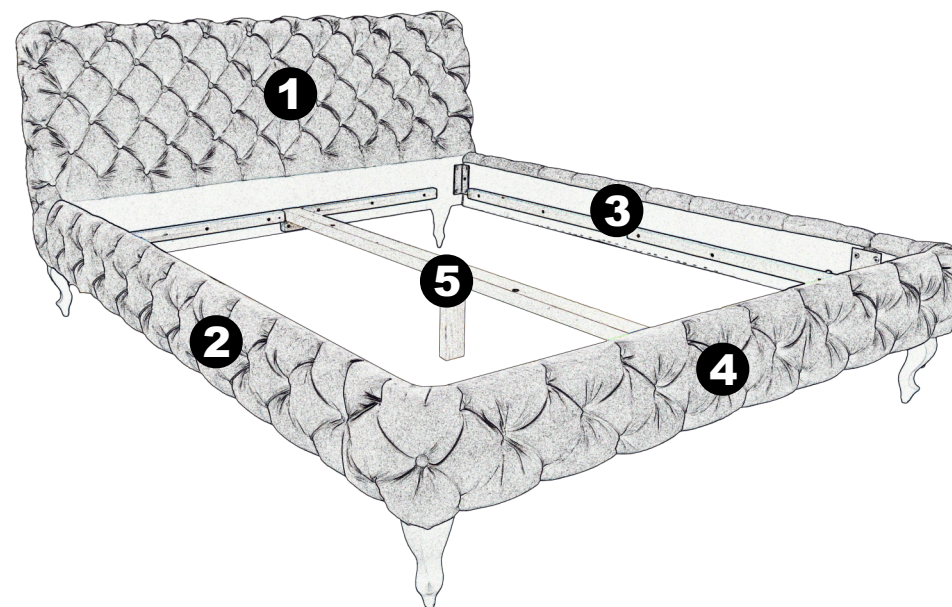

80636 - Bed DESIRE 180x200 Silver Grey

TWIN BED ASSEMBLY INSTRUCTIONS

CAUTION: At least two adults are required to safely complete performing this task.
Other lifting attempts may risk back injury due to large and heavy part/s.

KARE

DESIGN

Headboard

1 x 1

Left sideboard

2 x 1

Right sideboard

3 x 1

Footboard

4 x 1

Center support

5 x 1

Allen Wrench M5

6 x 1

M8x50

7 x 4

M8x30

8 x 10

H4x40

9 x 4

H5x50

10 x 8

80636 - Bed DESIRE 180x200 Silver Grey

TWIN BED ASSEMBLY INSTRUCTIONS