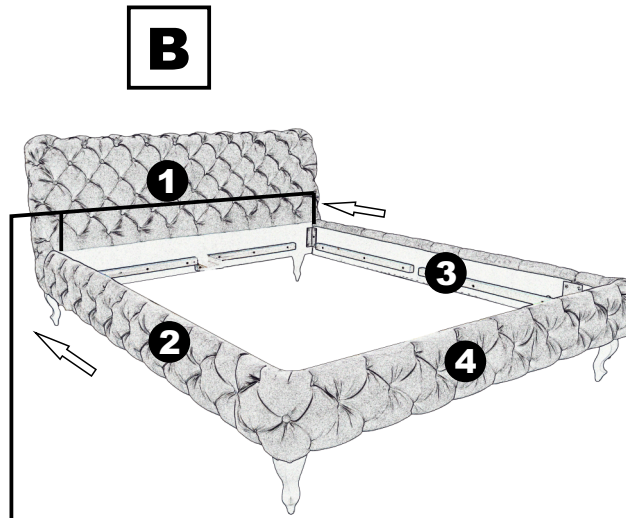

M8x30

8 x 10

H4x40

9 x 4

H5x50

10 x 8

80636 - Bed DESIRE 180x200 Silver Grey

TWIN BED ASSEMBLY INSTRUCTIONS

KARE
DESIGN

A

B

C