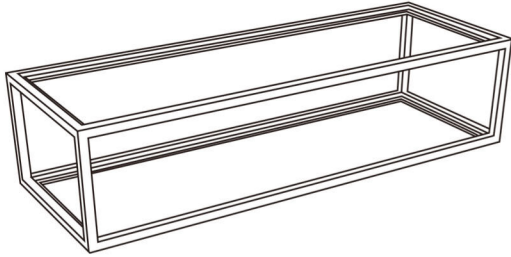

85550-Console Loft Black 80x85

Ax1

Bx2

Cx1

Dx2

Ex12

Fx12

Gx4