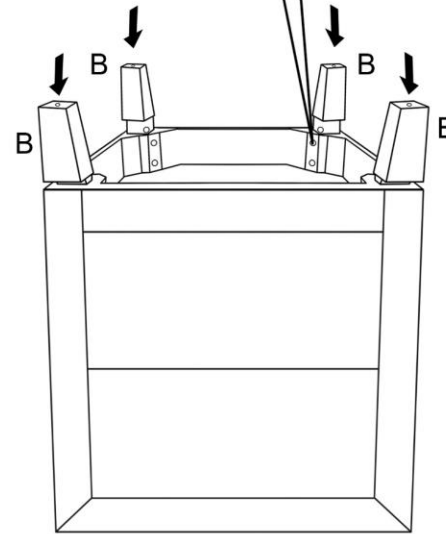

ITEM#85391 Dresser small Luxury push 2 drawers Grey

ITEM#85398 Dresser small Luxury push 2 drawers White

KARE
DESIGN

A x1 pc

B x4 pcs

①	 Bolts	8 pcs
②	 Spring Washers	8 pcs
③	 Flat Washers	8 pcs
④	 Allen key	1 pc