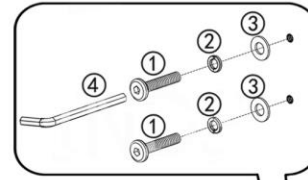

ITEM#85391 Dresser small Luxury push 2 drawers Grey

ITEM#85398 Dresser small Luxury push 2 drawers White

KARE
DESIGN

A x1 pc

B x4 pcs

①	 Bolts	8 pcs
②	 Spring Washers	8 pcs
③	 Flat Washers	8 pcs
④	 Allen key	1 pc