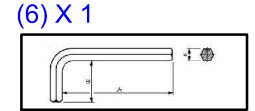

#85360-Dressing Table Vanity

**KARE**  
DESIGN

M4 X 70 ALLEN KEY

ALLEN KEY BOLT  
USE FOR WOOD BOX  
M6 X 35

ALLEN KEY BOLT  
USE FOR MS FRAME  
M6 X 50

MIRROR SCREW  
M6 X 12

M6 X 35  
ALLEN KEY SCREW  
RUBBER WASHER