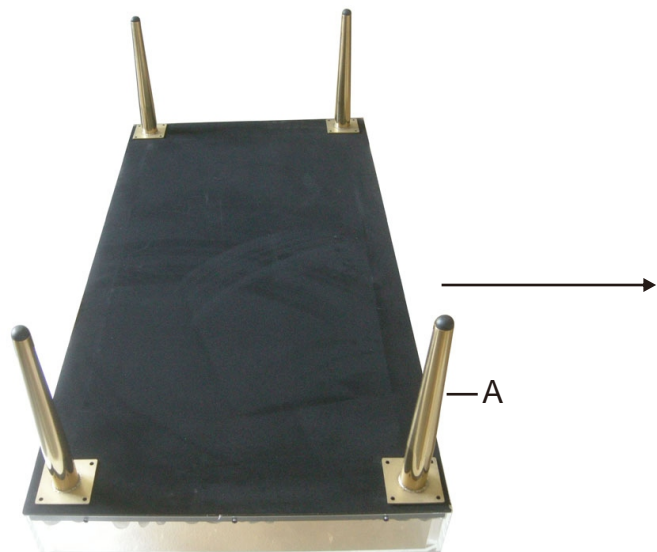

84756

Coffee Table Gold Flowers
120x60cm

KARE
DESIGN

①

Setp 1

Setp 2

NO.:	①	A	B	C	D
TYPE					
QTY	1PC	4PCS	16PCS	1PC	4PCS