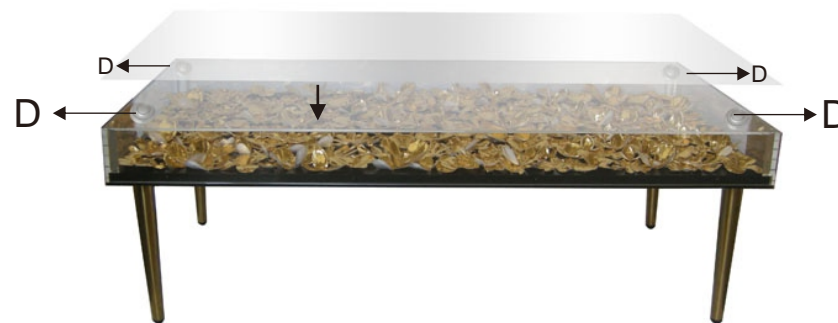

84756

Coffee Table Gold Flowers
120x60cm

KARE
DESIGN

①

Setp 1

Setp 2

NO.:	①	A	B	C	D
TYPE					
QTY	1PC	4PCS	16PCS	1PC	4PCS