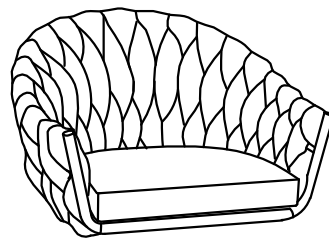

# 84650-Chair with Armrest Knot Blue

**KARE**  
DESIGN

1

2

(1) X1

(2) X1

(A) X4 M8X30MM

(B) X1