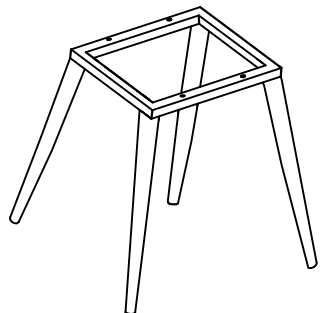

# 84650-Chair with Armrest Knot Blue

**KARE**  
DESIGN

1

2

(1) X1

(2) X1

(A) X4 M8X30MM

(B) X1