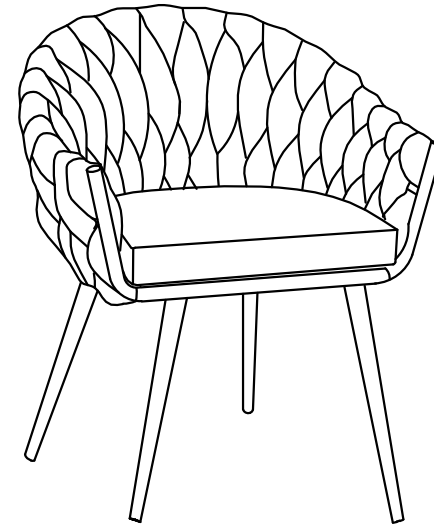

# 84650-Chair with Armrest Knot Blue

**KARE**  
DESIGN

1

2

(1) X1

(2) X1

(A) X4 M8X30MM

(B) X1