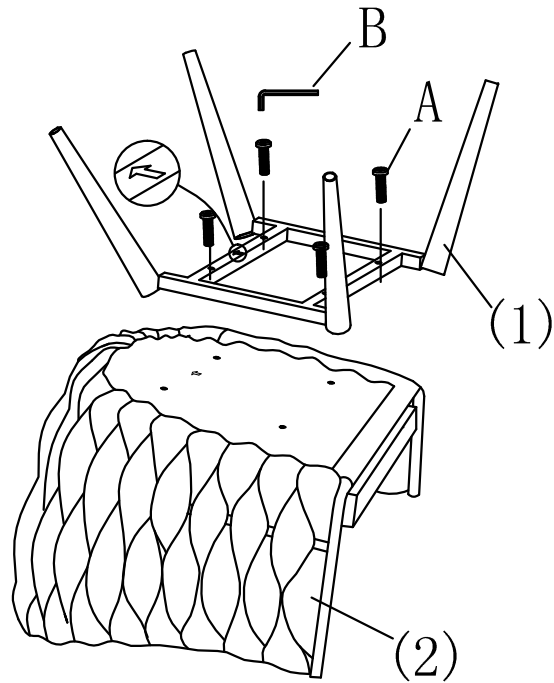

# 84650-Chair with Armrest Knot Blue

**KARE**  
DESIGN

1

2

(1) X1

(2) X1

(A) X4 M8X30MM

(B) X1