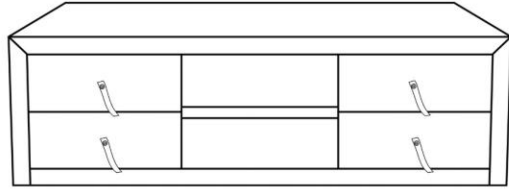

ITEM#84160 TV Board Luxury Champagne 140cm

ITEM#84161 TV Board Luxury 140cm

**KARE**  
DESIGN

A x1 pc

B x4 pcs

①	 Bolts	8 pcs
②	 Spring Washers	8 pcs
③	 Flat Washers	8 pcs
④	 Allen key	1 pc

A