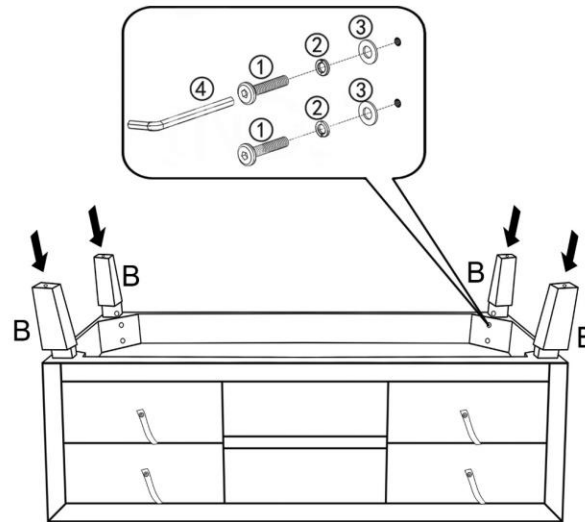

ITEM#84160 TV Board Luxury Champagne 140cm

ITEM#84161 TV Board Luxury 140cm

**KARE**  
DESIGN

A x1 pc

B x4 pcs

①	 Bolts	8 pcs
②	 Spring Washers	8 pcs
③	 Flat Washers	8 pcs
④	 Allen key	1 pc

A