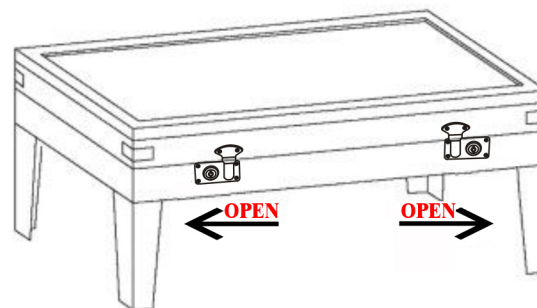

84107 Coffee Table Collector Black
122x55cm

KARE
DESIGN

①

②

NO.	A	B	C	D
TYPE			 M8x15	
QTY	1pcs	4pcs	12pcs	1pcs