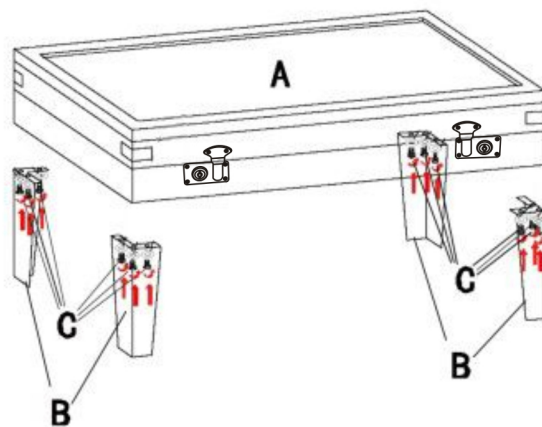

84107 Coffee Table Collector Black
122x55cm

KARE
DESIGN

①

②

NO.	A	B	C	D
TYPE			 M8x15	
QTY	1pcs	4pcs	12pcs	1pcs