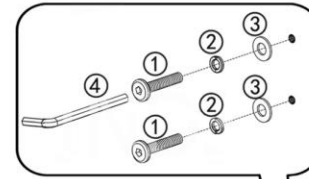

ITEM#82232 Dresser Luxury 5 Drawers

ITEM#83893 Cabinet Luxury Champagne 5 Drawers

**KARE**  
DESIGN

A x1 pc

B x4 pcs

①	 Bolts	8 pcs
②	 Spring Washers	8 pcs
③	 Flat Washers	8 pcs
④	 Allen key	1 pc

A