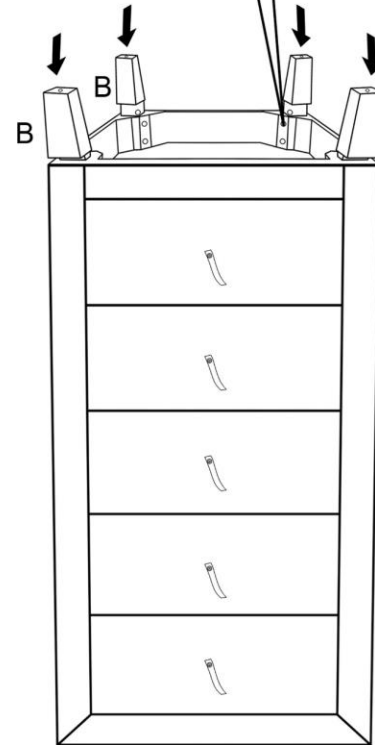

ITEM#82232 Dresser Luxury 5 Drawers

ITEM#83893 Cabinet Luxury Champagne 5 Drawers

**KARE**  
DESIGN

A x1 pc

B x4 pcs

①	 Bolts	8 pcs
②	 Spring Washers	8 pcs
③	 Flat Washers	8 pcs
④	 Allen key	1 pc

A