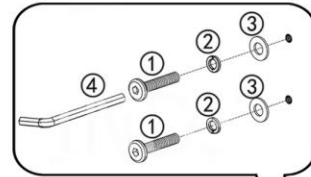

ITEM#82231 Dresser Luxury 3 Drawers

ITEM#83892 Dresser Luxury Champagne 3 Drawers

**KARE**  
DESIGN

A x1 pc

B x4 pcs

①	 Bolts	8 pcs
②	 Spring Washers	8 pcs
③	 Flat Washers	8 pcs
④	 Allen key	1 pc

A