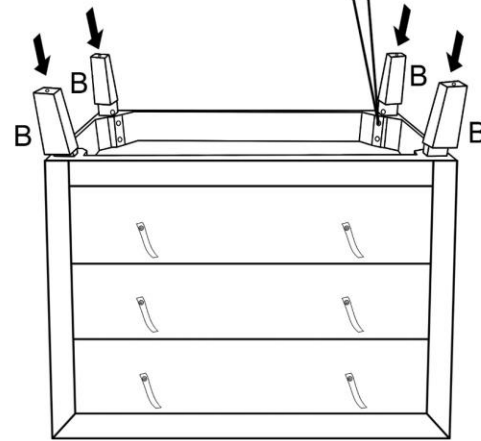

ITEM#82231 Dresser Luxury 3 Drawers

ITEM#83892 Dresser Luxury Champagne 3 Drawers

**KARE**  
DESIGN

A x1 pc

B x4 pcs

①	 Bolts	8 pcs
②	 Spring Washers	8 pcs
③	 Flat Washers	8 pcs
④	 Allen key	1 pc

A