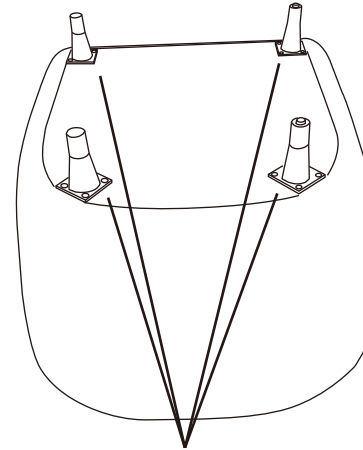

83619 Arm Chair Spectra

KARE
DESIGN

1

1
1x

2
4x

A  16x

B  16x