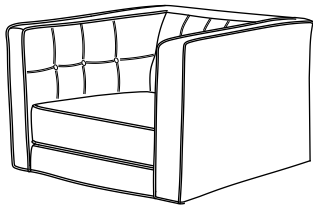

83530 Arm Chair Loft Brown

KARE
DESIGN

1
1x

2
1x

A  4x