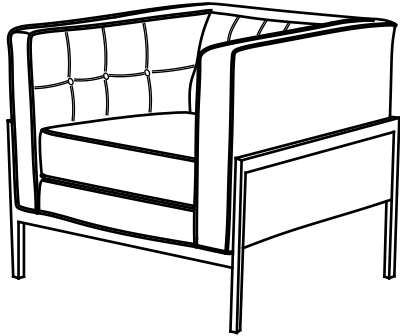

83530 Arm Chair Loft Brown

KARE
DESIGN

1
1x

2
1x

A  4x