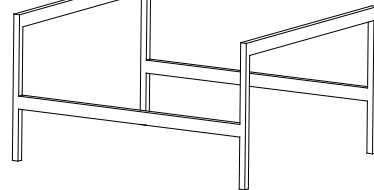

83530 Arm Chair Loft Brown

KARE
DESIGN

1
1x

2
1x

A  4x