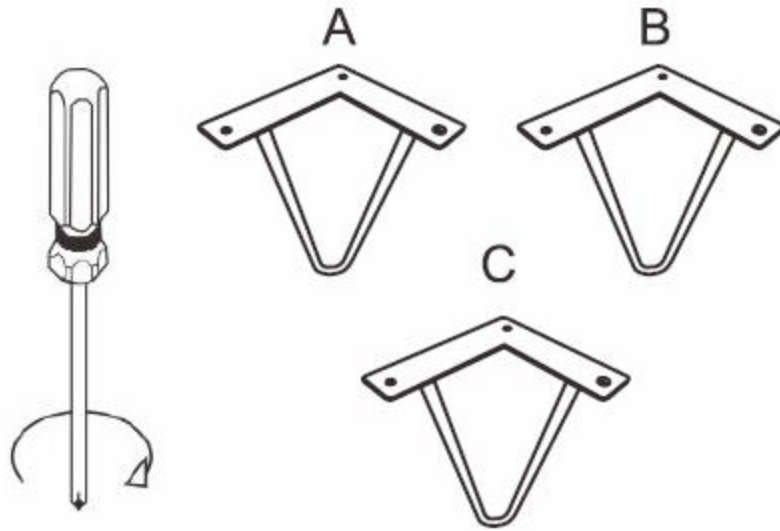

KARE
DESIGN

NO	1
TYPE	
SIZE	100 x 40 x 40cm
QTY	9 pcs

83493 COFFEE TABLE ASPEN 106 X 41 CM