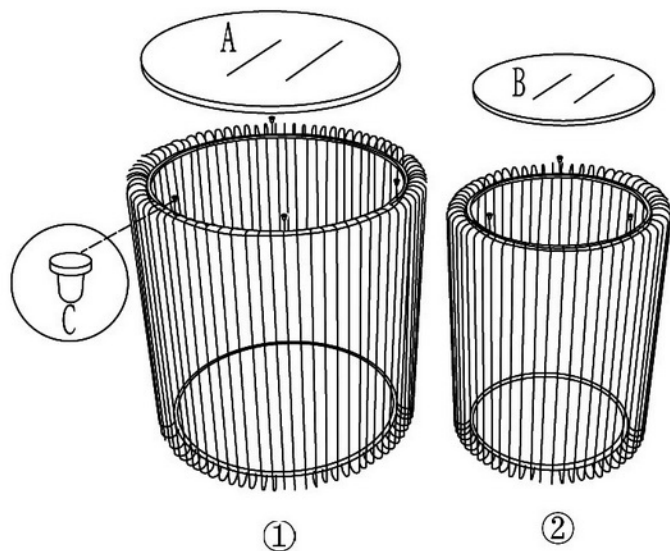

# 83457 Side Table Wire Brass (2/Set)

**KARE**  
DESIGN

STEP 1

STEP 2

| NO.  | ①  | ②  | A  | B   | C  |
|------|--|--|--|---|--|
| TYPE |  |  |  |  |  |
| QTY  | 1 PCS  | 1 PCS  | 1 PCS  | 1 PCS   | 7 PCS  |