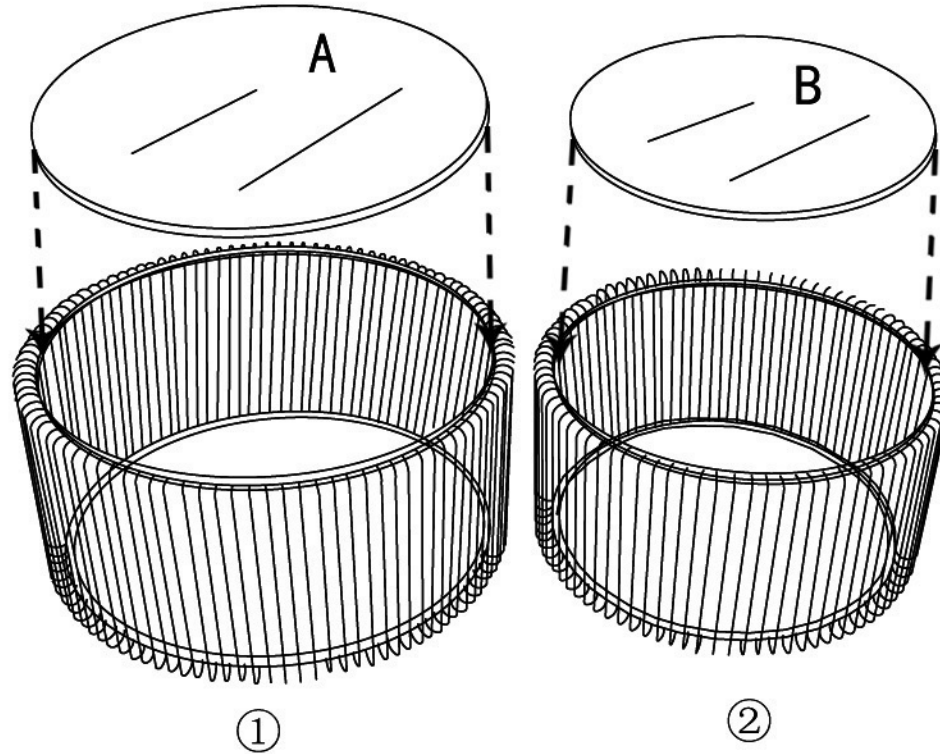

83456 Coffee Table Wire Brass (2/Set)

KARE
DESIGN

STEP 1

STEP 2

NO.	①	②	A	B
TYPE				
QTY	1 PCS	1 PCS	1 PCS	1 PCS