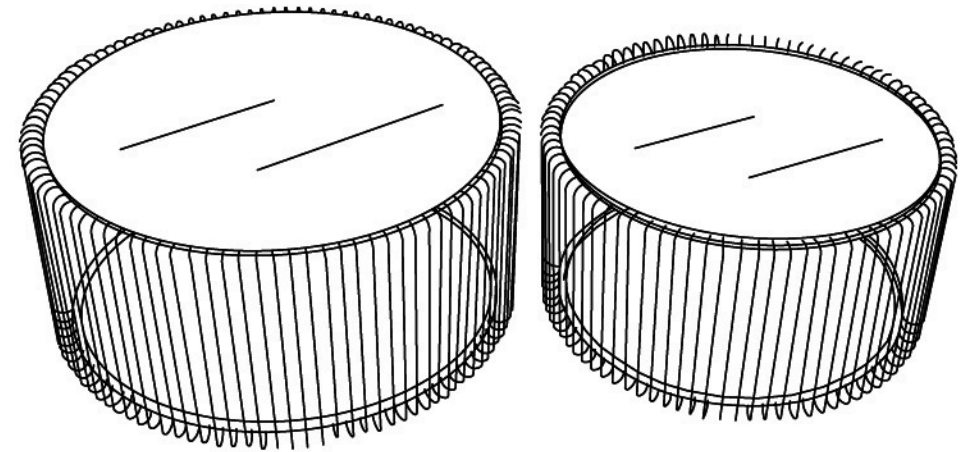

83456 Coffee Table Wire Brass (2/Set)

KARE
DESIGN

STEP 1

STEP 2

NO.	①	②	A	B
TYPE				
QTY	1 PCS	1 PCS	1 PCS	1 PCS