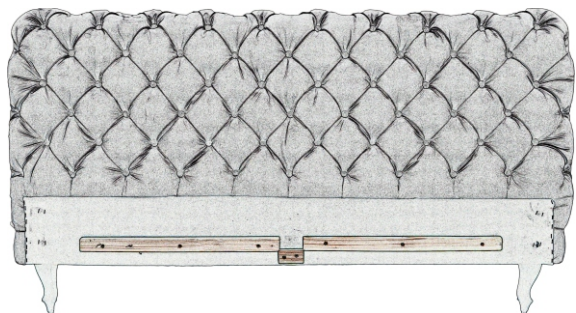

80636 - Bed DESIRE 180x200 Silver Grey

TWIN BED ASSEMBLY INSTRUCTIONS

 **CAUTION:** At least two adults are required to safely complete performing this task. Other lifting attempts may risk back injury due to large and heavy part/s. 

KARE

DESIGN

Headboard

1 x 1

Left sideboard

2 x 1

Right sideboard

3 x 1