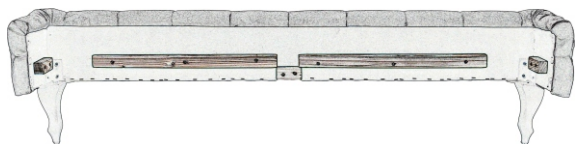

80636 - Bed DESIRE 180x200 Silver Grey

TWIN BED ASSEMBLY INSTRUCTIONS

 **CAUTION:** At least two adults are required to safely complete performing this task. Other lifting attempts may risk back injury due to large and heavy part/s. 

KARE

DESIGN

Headboard

1 x 1

Left sideboard

2 x 1

Right sideboard

3 x 1