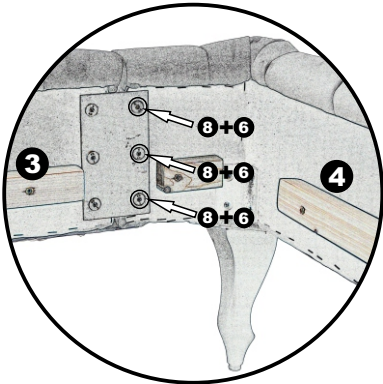

80636 - Bed DESIRE 180x200 Silver Grey

TWIN BED ASSEMBLY INSTRUCTIONS

KARE
DESIGN

A