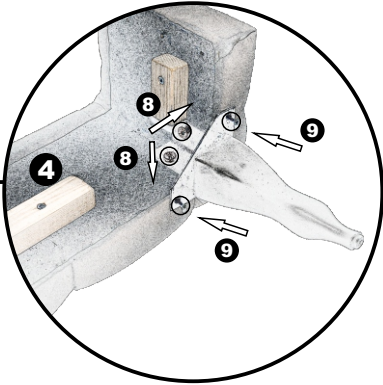

80636 - Bed DESIRE 180x200 Silver Grey

TWIN BED ASSEMBLY INSTRUCTIONS

KARE
DESIGN

A