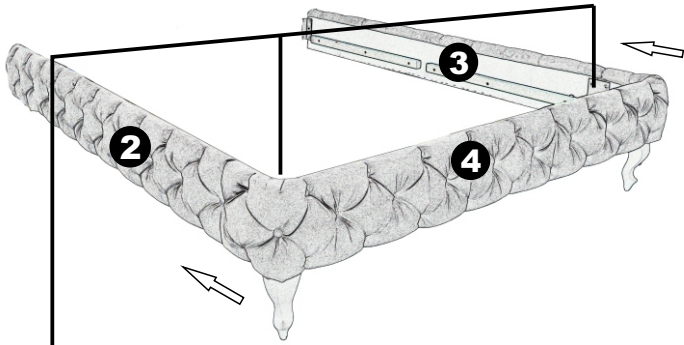

80636 - Bed DESIRE 180x200 Silver Grey

TWIN BED ASSEMBLY INSTRUCTIONS

KARE
DESIGN

A