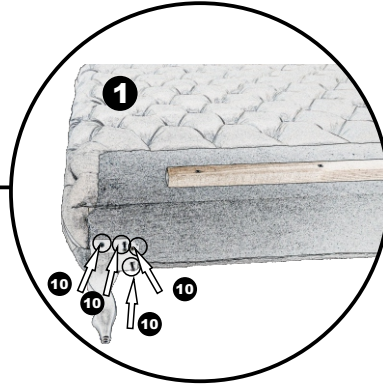

80636 - Bed DESIRE 180x200 Silver Grey

TWIN BED ASSEMBLY INSTRUCTIONS

KARE
DESIGN

A

B

C