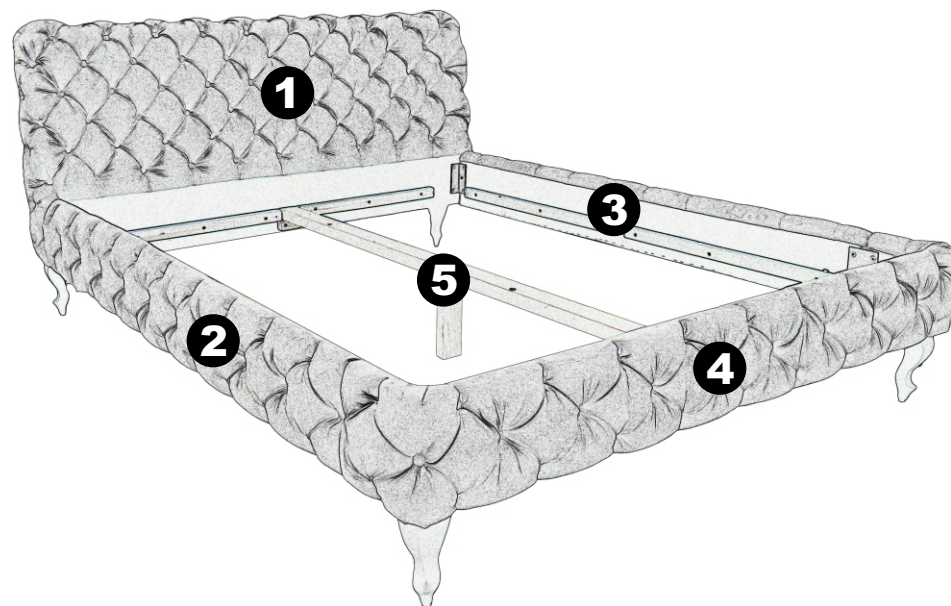

80636 - Bed DESIRE 180x200 Silver Grey

TWIN BED ASSEMBLY INSTRUCTIONS

 **CAUTION:** At least two adults are required to safely complete performing this task. Other lifting attempts may risk back injury due to large and heavy part/s. 

KARE

DESIGN

Headboard

1 x 1

Left sideboard

2 x 1

Right sideboard

3 x 1

Footboard

4 x 1

Center support

5 x 1

Allen Wrench M5

6 x 1

M8x50

7 x 4

M8x30

8 x 10

H4x30

9 x 4

H5x50

10 x 8

80636 - Bed DESIRE 180x200 Silver Grey

TWIN BED ASSEMBLY INSTRUCTIONS