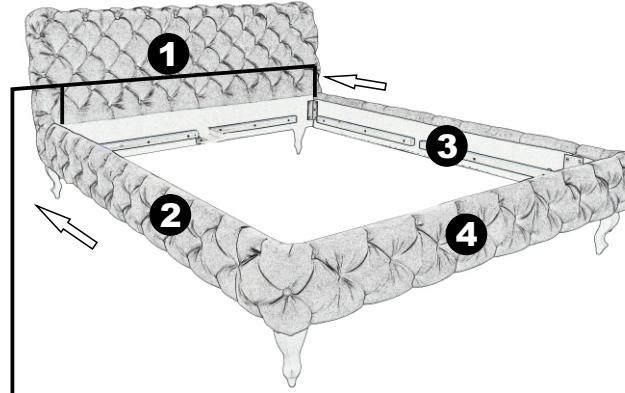

Footboard

4 x 1

Center support

5 x 1

Allen Wrench M5

6 x 1

M8x50

7 x 4

M8x30

8 x 10

H4x30

9 x 4

H5x50

10 x 8

80636 - Bed DESIRE 180x200 Silver Grey

TWIN BED ASSEMBLY INSTRUCTIONS

KARE
DESIGN

A

B

C