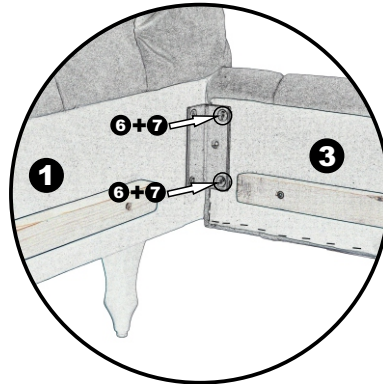

80636 - Bed DESIRE 180x200 Silver Grey

TWIN BED ASSEMBLY INSTRUCTIONS

KARE
DESIGN

A

B

C