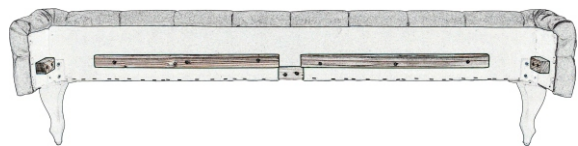

80636 - Bed DESIRE 180x200 Silver Grey

TWIN BED ASSEMBLY INSTRUCTIONS

 **CAUTION:** At least two adults are required to safely complete performing this task. Other lifting attempts may risk back injury due to large and heavy part/s. 

KARE

DESIGN

Headboard

1 x 1

Left sideboard

2 x 1

Right sideboard

3 x 1