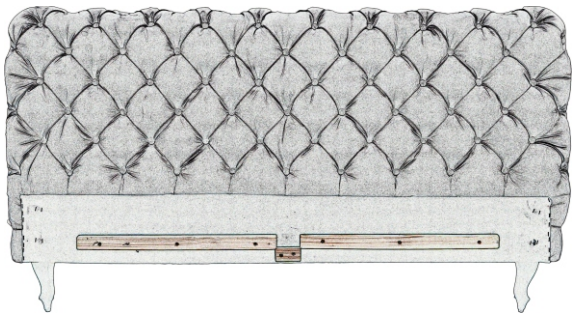

80636 - Bed DESIRE 180x200 Silver Grey

TWIN BED ASSEMBLY INSTRUCTIONS

 **CAUTION:** At least two adults are required to safely complete performing this task. Other lifting attempts may risk back injury due to large and heavy part/s. 

KARE

DESIGN

Headboard

1 x 1

Left sideboard

2 x 1

Right sideboard

3 x 1

M8x30

8 x 10

H4x30

9 x 4

H5x50

10 x 8

80636 - Bed DESIRE 180x200 Silver Grey

TWIN BED ASSEMBLY INSTRUCTIONS