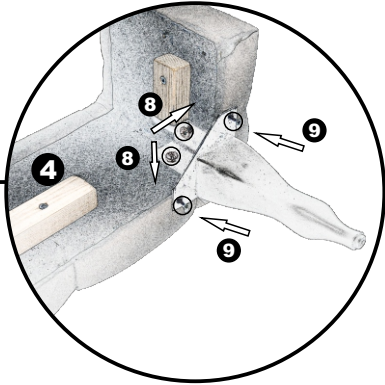

80636 - Bed DESIRE 180x200 Silver Grey

TWIN BED ASSEMBLY INSTRUCTIONS

KARE
DESIGN

A