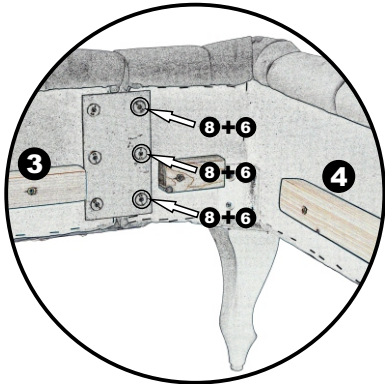

80636 - Bed DESIRE 180x200 Silver Grey

TWIN BED ASSEMBLY INSTRUCTIONS

KARE
DESIGN

A