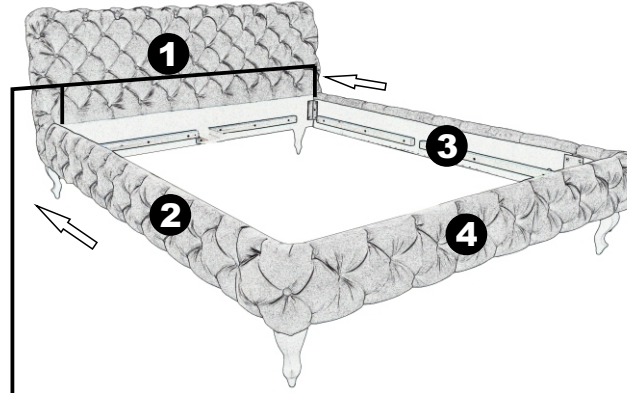

Footboard

4 x 1

Center support

5 x 1

Allen Wrench M5

6 x 1

M8x50

7 x 4

M8x30

8 x 10

H4x30

9 x 4

H5x50

10 x 8

80636 - Bed DESIRE 180x200 Silver Grey

TWIN BED ASSEMBLY INSTRUCTIONS

KARE
DESIGN

A

B

C