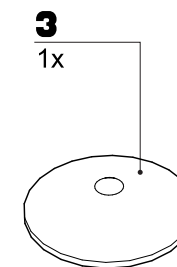

73943

Swivel Chair Club 54 Black

KARE
DESIGN

73943

Swivel Chair Club 54 Black