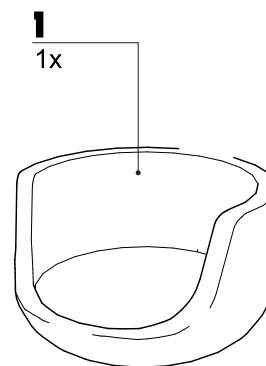

73943

Swivel Chair Club 54 Black

KARE
DESIGN

73943

Swivel Chair Club 54 Black