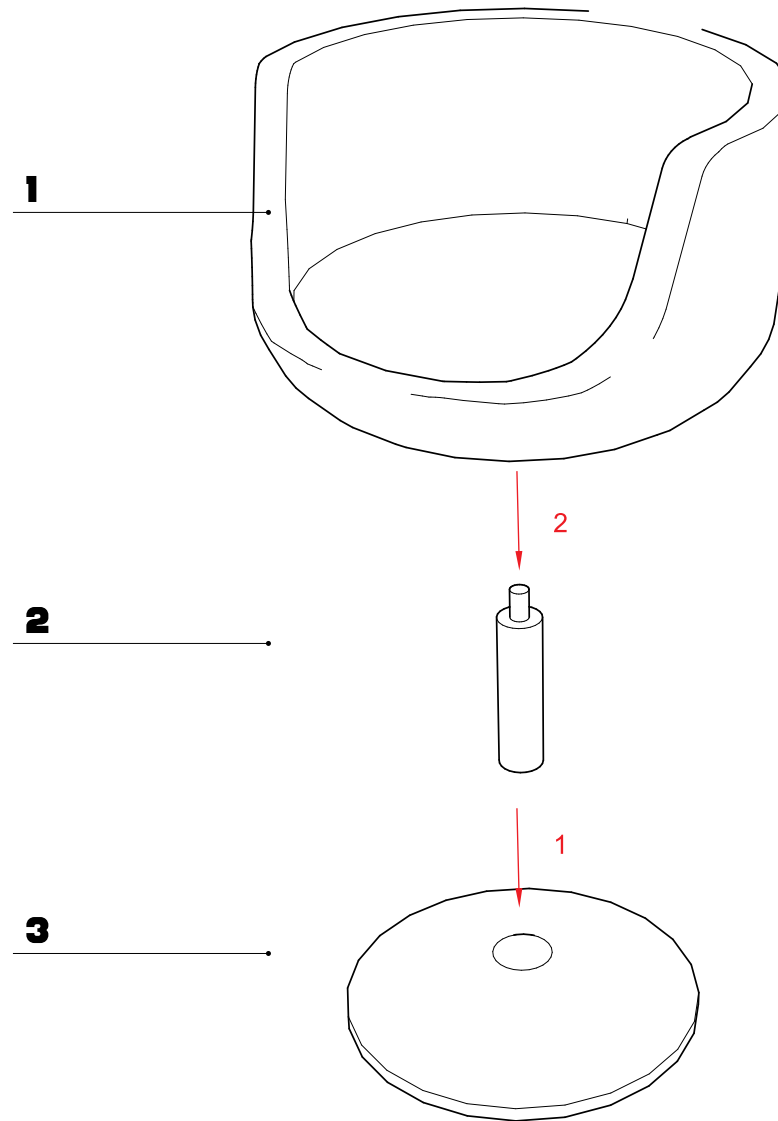

73943

Swivel Chair Club 54 Black

KARE
DESIGN

73943

Swivel Chair Club 54 Black