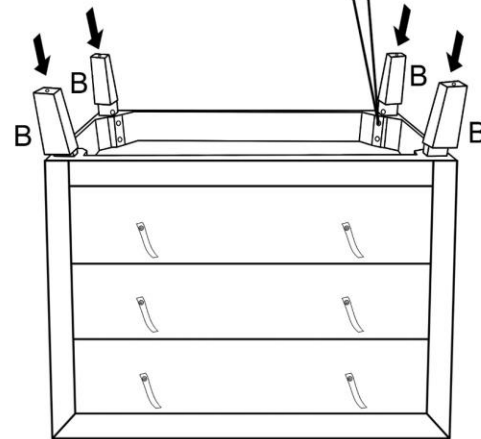

ITEM#82231 Dresser Luxury 3 Drawers

ITEM#83892 Dresser Luxury Champagne 3 Drawers

**KARE**  
DESIGN

A x1 pc

B x4 pcs

|   |  |       |
|---|--|-------|
| ① |  Bolts          | 8 pcs |
| ② |  Spring Washers | 8 pcs |
| ③ |  Flat Washers   | 8 pcs |
| ④ |  Allen key      | 1 pc  |