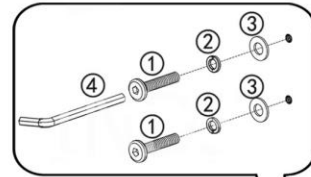

ITEM#82231 Dresser Luxury 3 Drawers

ITEM#83892 Dresser Luxury Champagne 3 Drawers

**KARE**  
DESIGN

A x1 pc

B x4 pcs

|   |  |       |
|---|--|-------|
| ① |  Bolts          | 8 pcs |
| ② |  Spring Washers | 8 pcs |
| ③ |  Flat Washers   | 8 pcs |
| ④ |  Allen key      | 1 pc  |