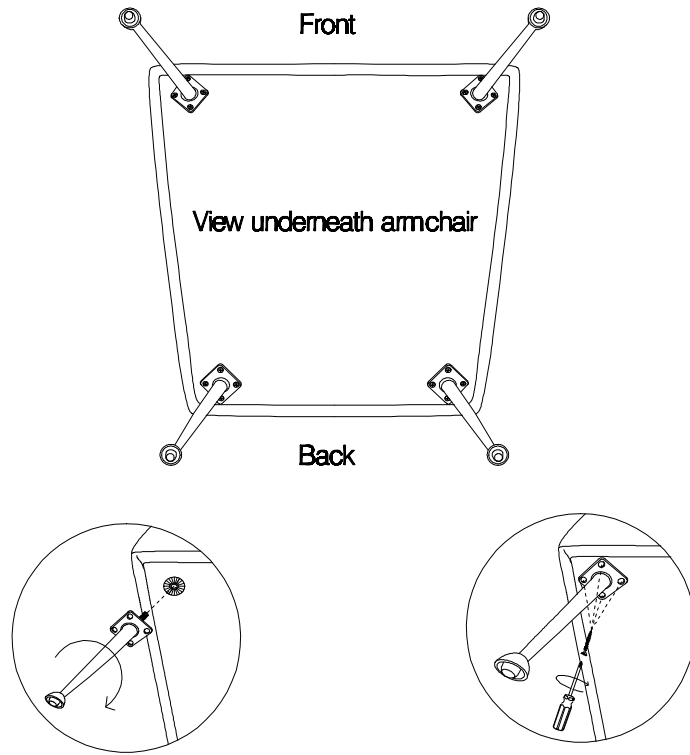

# 81573 Armchair Vegas Forever Yellow

① Screw leg into locating hole as diagram (4 holes located in each corner of base of chair)

② Fix legs in position by 4 screws

NO	1	2
TYPE		
QTY	4pcs	16pcs