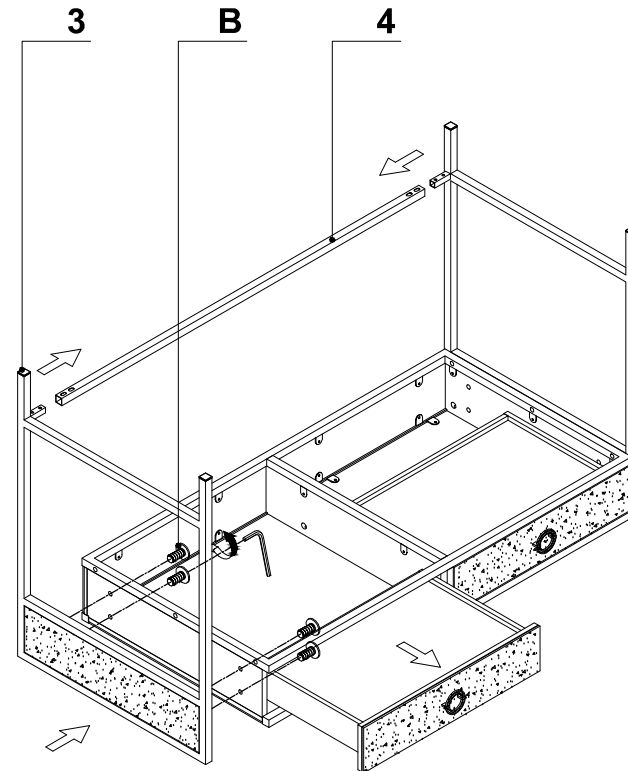

81571

Desk Moonscape 120x60cm

KARE
DESIGN

A  M6*12= 4x

B  M6*20= 8x

C  M6*30= 6x

①

②

81571 Desk Mooncape 120x60cm

3

4

81571 Desk Moonscape 120x60cm