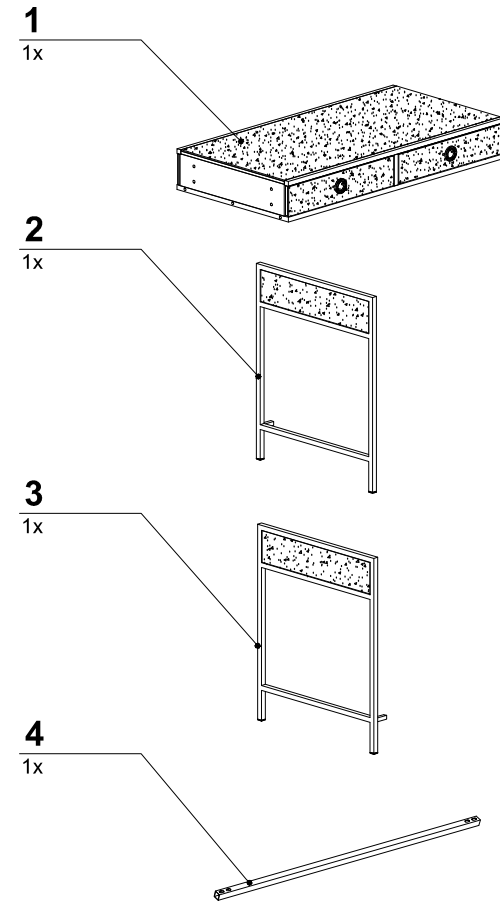

81571

Desk Moonscape 120x60cm

KARE
DESIGN

A  M6*12= 4x

B  M6*20= 8x

C  M6*30= 6x

①

②

81571 Desk Mooncape 120x60cm

3

4

81571 Desk Moonscape 120x60cm