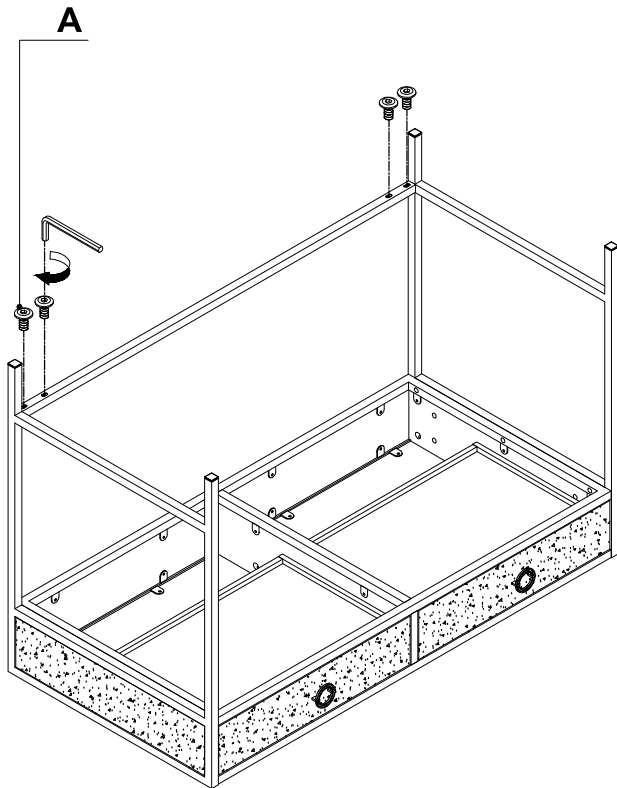

81571

Desk Moonscape 120x60cm

KARE
DESIGN

A  M6*12= 4x

B  M6*20= 8x

C  M6*30= 6x

①

②

81571 Desk Mooncape 120x60cm

3

4

81571 Desk Moonscape 120x60cm