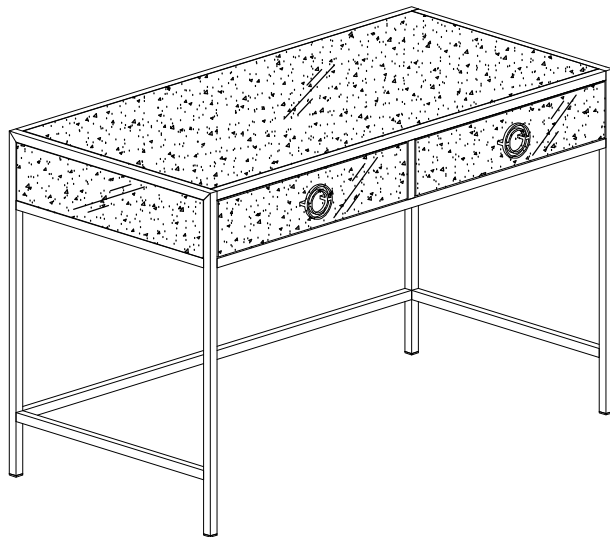

81571

Desk Moonscape 120x60cm

KARE
DESIGN

A  M6*12= 4x

B  M6*20= 8x

C  M6*30= 6x

①

②

81571 Desk Mooncape 120x60cm

3

4

81571 Desk Moonscape 120x60cm