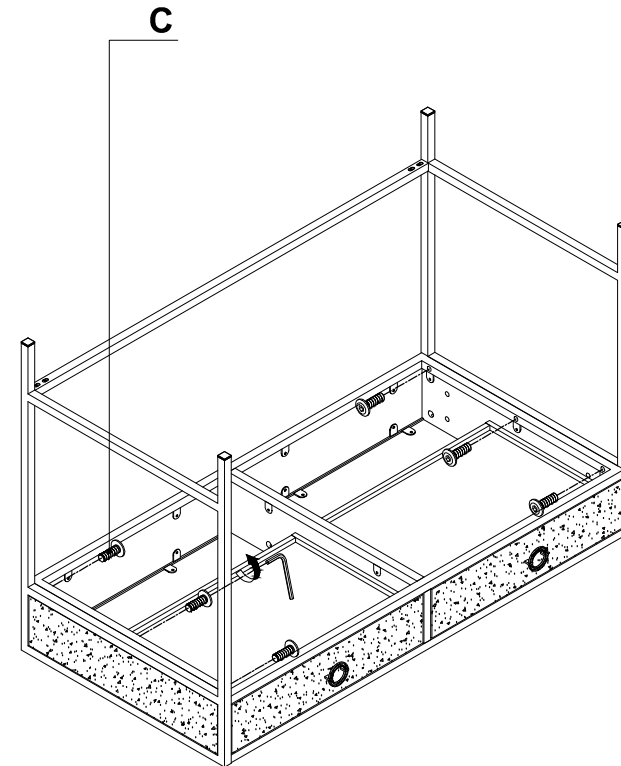

81571

Desk Moonscape 120x60cm

KARE
DESIGN

A  M6*12= 4x

B  M6*20= 8x

C  M6*30= 6x

①

②

81571 Desk Mooncape 120x60cm

3

4

81571 Desk Moonscape 120x60cm