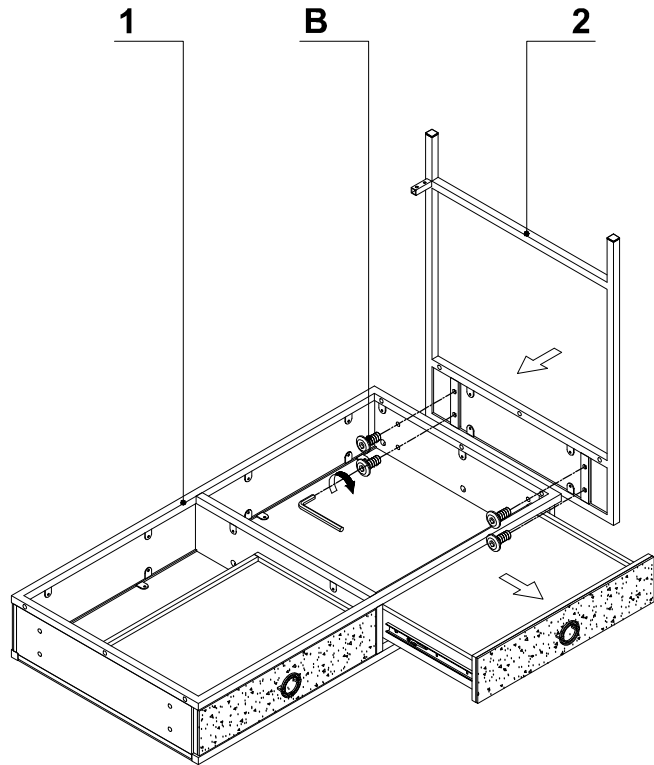

81571

Desk Moonscape 120x60cm

KARE
DESIGN

A  M6*12= 4x

B  M6*20= 8x

C  M6*30= 6x

①

②

81571 Desk Mooncape 120x60cm

3

4

81571 Desk Moonscape 120x60cm