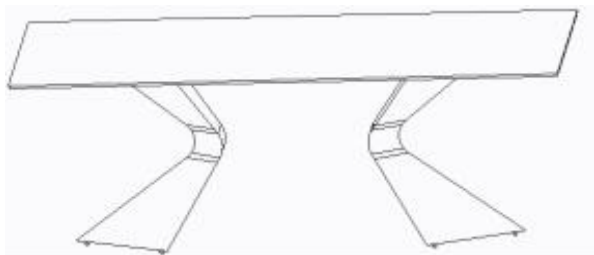

81543-TABLE GLORIA GOLD 200*100CM

KARE
DESIGN

	tempered glass	1pcs	A
	leg	2pcs	B
	screw	6pcs	C
	Adjust the glue	6pcs	D
	wrench	1pcs	E