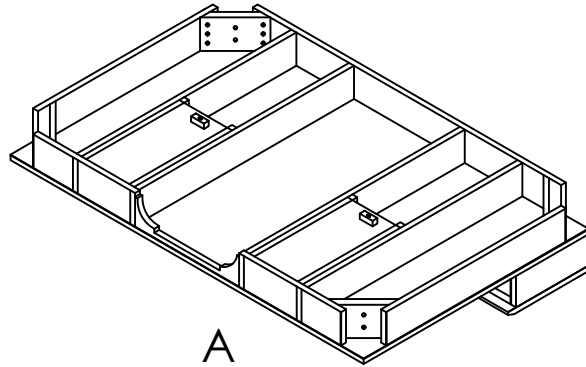

# ASSEMBLY INSTRUCTIONS FOR WRITING DESK

**KARE**  
DESIGN

A

A+B

A+B+C+D

ITEM CODE: 81426		
ITEM SIZE:- 110X 70 X 85 CM		
A		1
B		4
C	8x40MM	8
D	5 MM	1