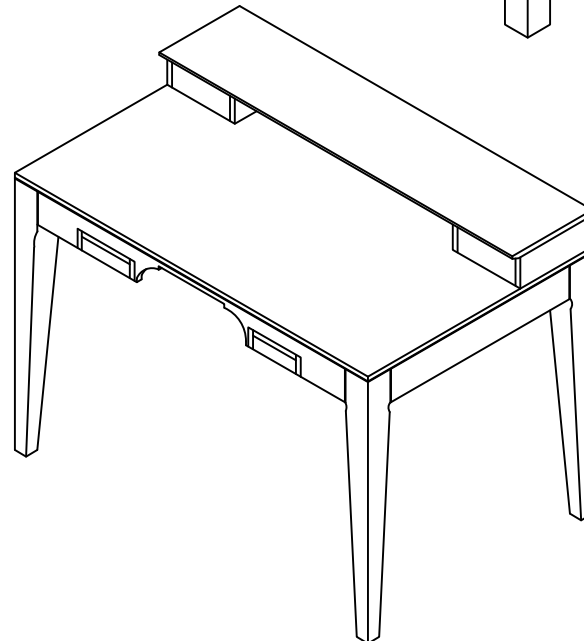

# ASSEMBLY INSTRUCTIONS FOR WRITING DESK

**KARE**  
DESIGN

A

A+B

A+B+C+D

ITEM CODE: 81426		
ITEM SIZE:- 110X 70 X 85 CM		
A		1
B		4
C	8x40MM	8
D	5 MM	1