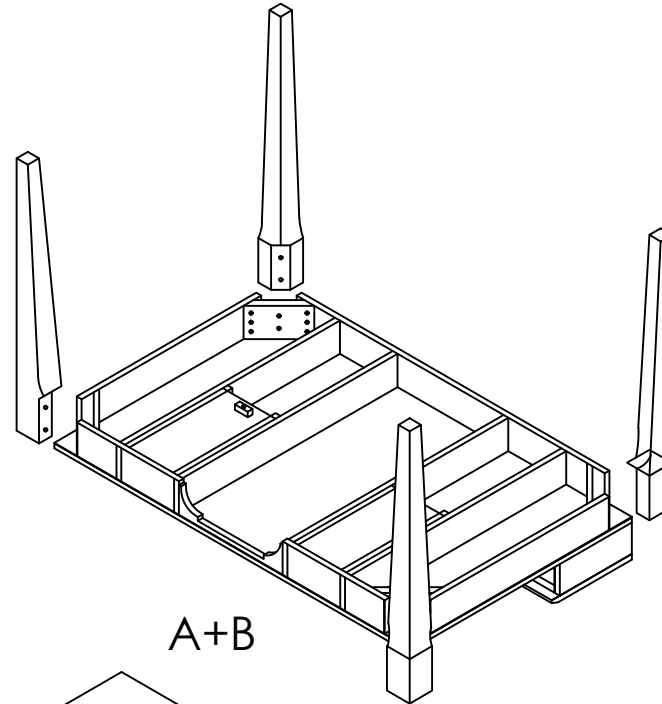

# ASSEMBLY INSTRUCTIONS FOR WRITING DESK

**KARE**  
DESIGN

A

A+B

A+B+C+D

ITEM CODE: 81426		
ITEM SIZE:- 110X 70 X 85 CM		
A		1
B		4
C	8x40MM	8
D	5 MM	1