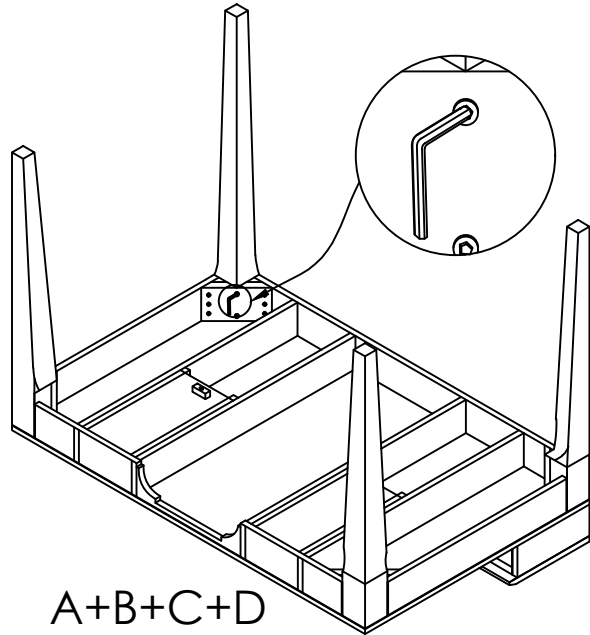

# ASSEMBLY INSTRUCTIONS FOR WRITING DESK

**KARE**  
DESIGN

A

A+B

A+B+C+D

ITEM CODE: 81426		
ITEM SIZE:- 110X 70 X 85 CM		
A		1
B		4
C	8x40MM	8
D	5 MM	1