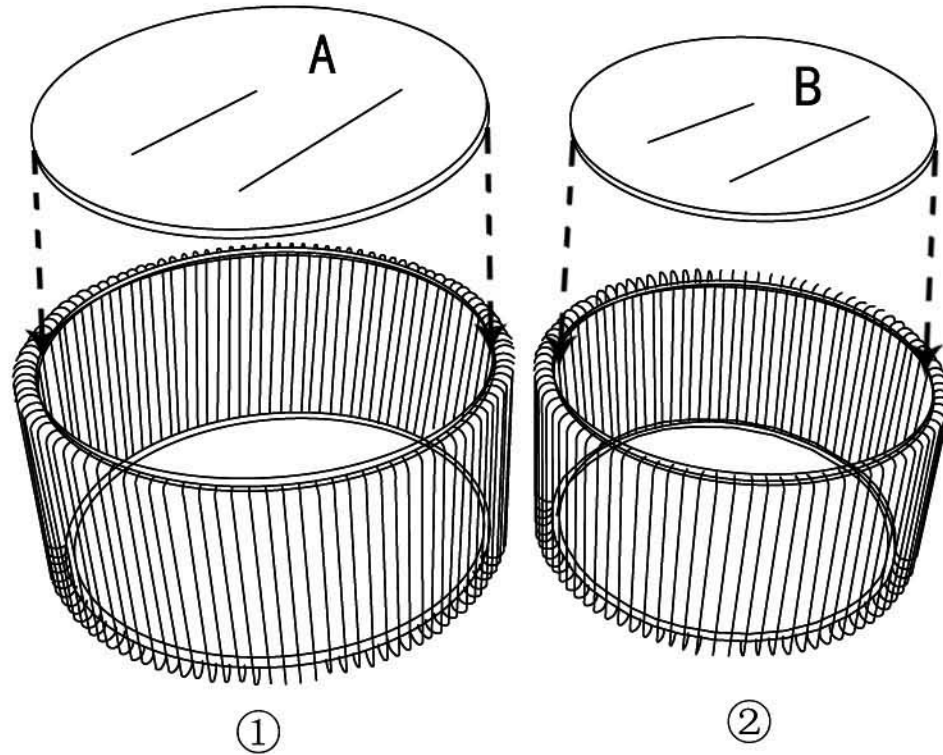

80898 Coffee Table Wire Silver (2/Set)

KARE
DESIGN

STEP 1

STEP 2

NO.	①	②	A	B
TYPE				
QTY	1 PCS	1 PCS	1 PCS	1 PCS