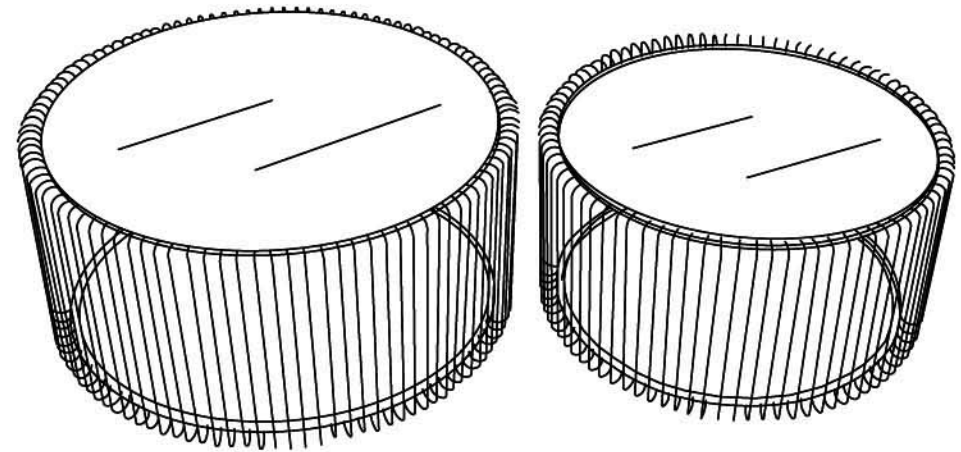

80898 Coffee Table Wire Silver (2/Set)

KARE
DESIGN

STEP 1

STEP 2

NO.	①	②	A	B
TYPE				
QTY	1 PCS	1 PCS	1 PCS	1 PCS