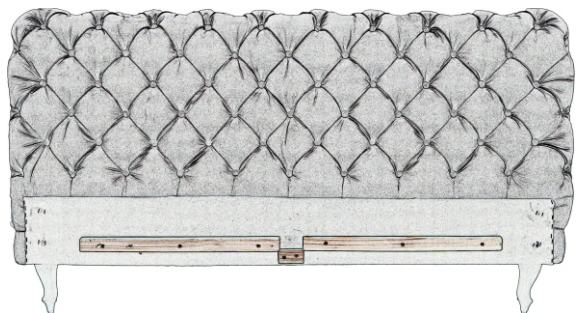

# 80636 - Bed DESIRE 180x200 Silver Grey

## TWIN BED ASSEMBLY INSTRUCTIONS

 **CAUTION:** At least two adults are required to safely complete performing this task. Other lifting attempts may risk back injury due to large and heavy part/s. 

# KARE

DESIGN

**Headboard**

**1** x 1

**Left sideboard**

**2** x 1

**Right sideboard**

**3** x 1