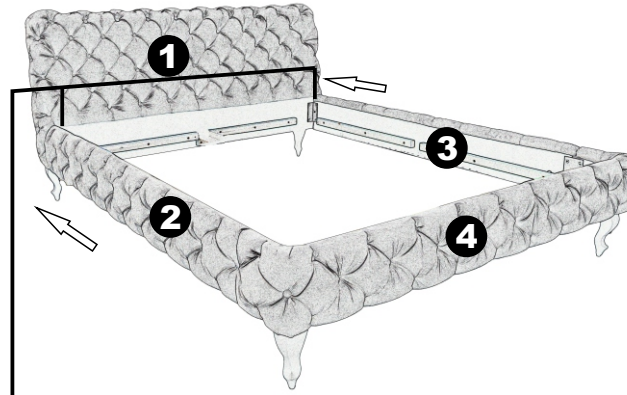

**M8x30**

**8** x 10

**H4x30**

**9** x 4

**H5x50**

**10** x 8

# 80636 - Bed DESIRE 180x200 Silver Grey

## TWIN BED ASSEMBLY INSTRUCTIONS

**KARE**  
DESIGN

**A**

**B**

**C**