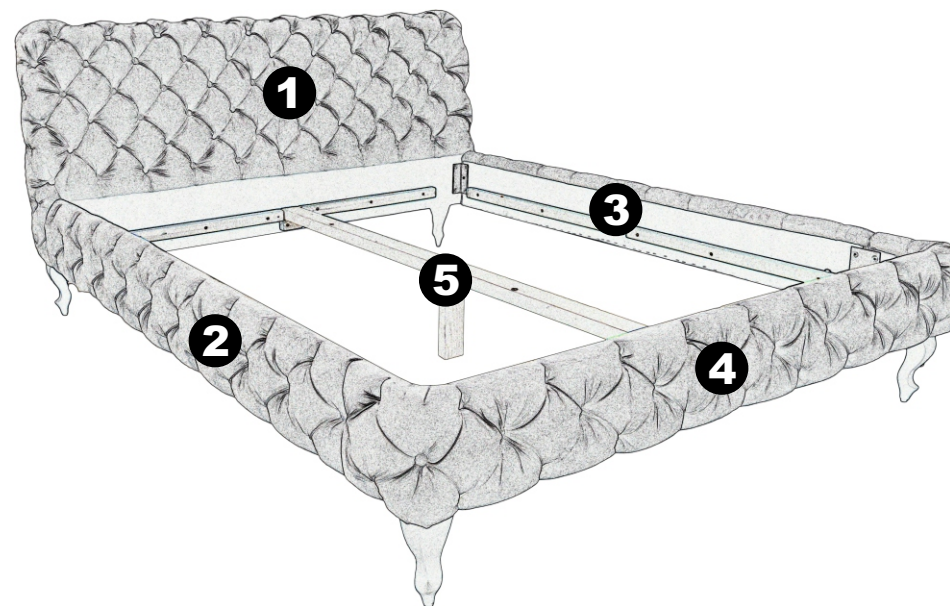

# 80636 - Bed DESIRE 180x200 Silver Grey

# KARE

DESIGN

**Headboard**

**1** x 1

**Left sideboard**

**2** x 1

**Right sideboard**

**3** x 1

**Footboard**

**4** x 1

**Center support**

**5** x 1

**Allen Wrench M5**

**6** x 1

**M8x50**

**7** x 4

**M8x30**

**8** x 10

**H4x30**

**9** x 4

**H5x50**

**10** x 8