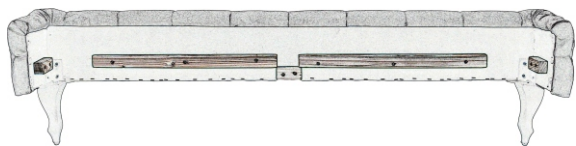

80636 - Bed DESIRE 180x200 Silver Grey

TWIN BED ASSEMBLY INSTRUCTIONS

 **CAUTION:** At least two adults are required to safely complete performing this task. Other lifting attempts may risk back injury due to large and heavy part/s. 

KARE

DESIGN

Headboard

1 x 1

Left sideboard

2 x 1

Right sideboard

3 x 1