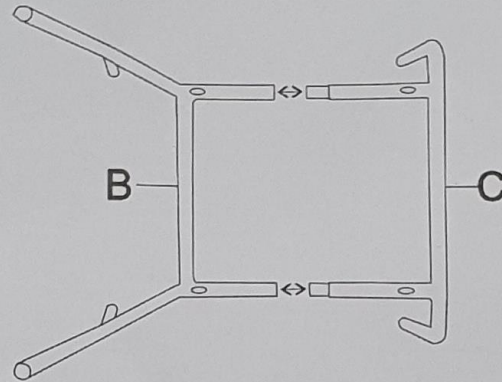

80020/80021-Chair with Armrest Avignon

KARE
DESIGN

Ax4

M6X35mm

Dx1

1

2

Bx1