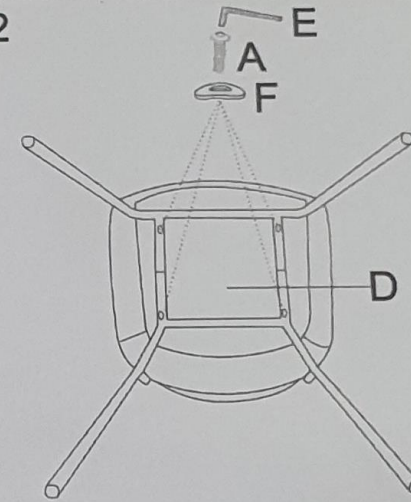

80020/80021-Chair with Armrest Avignon

KARE
DESIGN

Ax4

M6X35mm

Dx1

1

2

Bx1