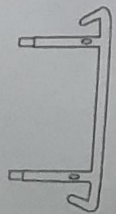

80020/80021-Chair with Armrest Avignon

KARE
DESIGN

Ax4

M6X35mm

Dx1

1

2

Bx1

Ex1

3

Cx1

Fx4