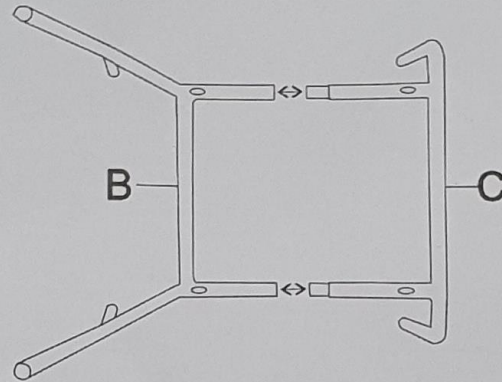

# 80020/80021-Chair with Armrest Avignon

**KARE**  
DESIGN

Ax4

M6X35mm

Dx1

1

2

Bx1