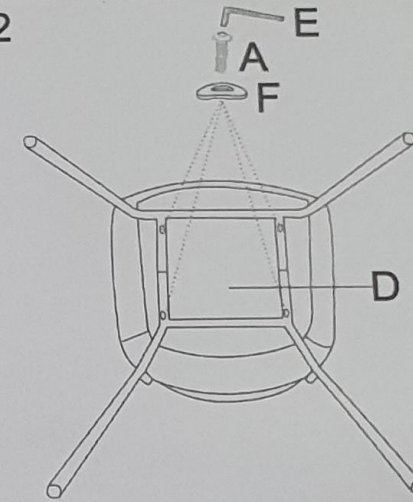

# 80020/80021-Chair with Armrest Avignon

**KARE**  
DESIGN

Ax4

M6X35mm

Dx1

1

2

Bx1