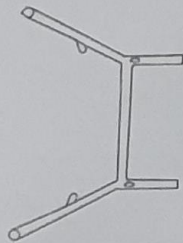

# 80020/80021-Chair with Armrest Avignon

**KARE**  
DESIGN

Ax4

M6X35mm

Dx1

1

2

Bx1