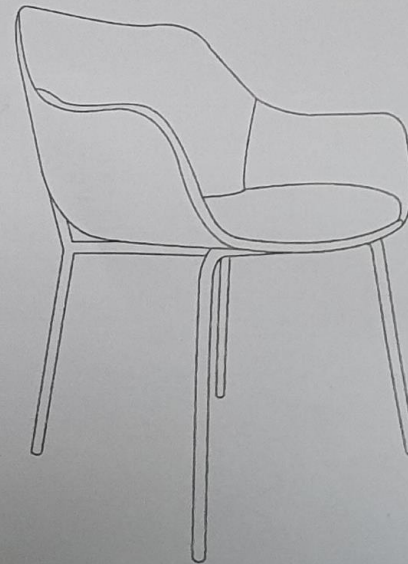

80020/80021-Chair with Armrest Avignon

KARE
DESIGN

Ax4

M6X35mm

Dx1

1

2

Bx1

Ex1

3

Cx1

Fx4