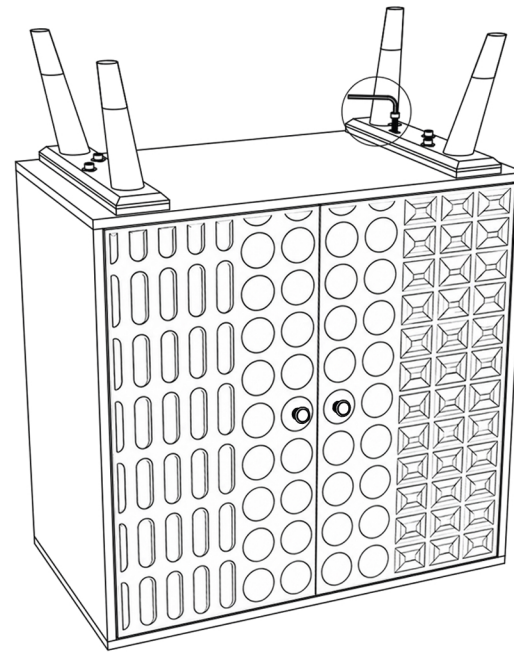

# ASSEMBLY INSTRUCTIONS

**KARE**

Dresser Spice 2 Doors  
Code-71800

Cx6

Dx6

Ex1

3

1

A

B

C + D + E

2

A + B

4

**ASSEMBLED VIEW**