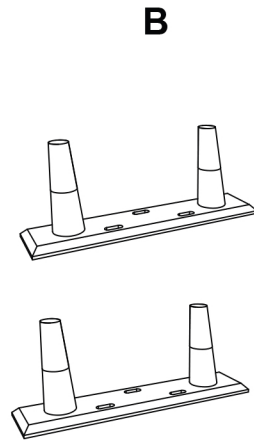

ASSEMBLY INSTRUCTIONS

KARE

Dresser Spice 2 Doors
Code-71800

Cx6

Dx6

Ex1

3

1

A

B

C + D + E

2

A + B

4

ASSEMBLED VIEW