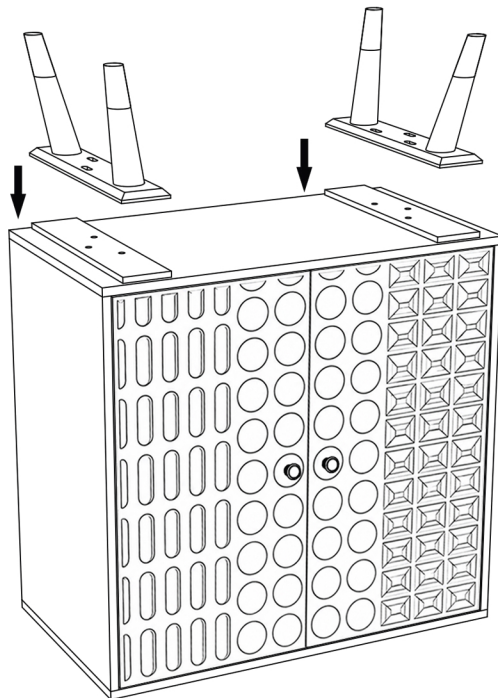

# ASSEMBLY INSTRUCTIONS

**KARE**

Dresser Spice 2 Doors  
Code-71800

Cx6

Dx6

Ex1

3

1

A

B

C + D + E

2

A + B

4

**ASSEMBLED VIEW**