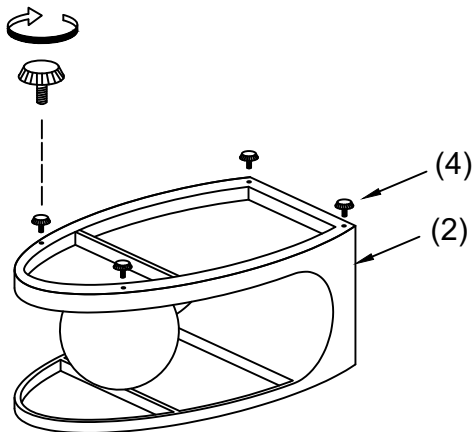

71350 Coffee Table Sphere Uno

120x70cm

KARE
DESIGN

(1)x1

(2)x1

(3)x4

(4)x4

①