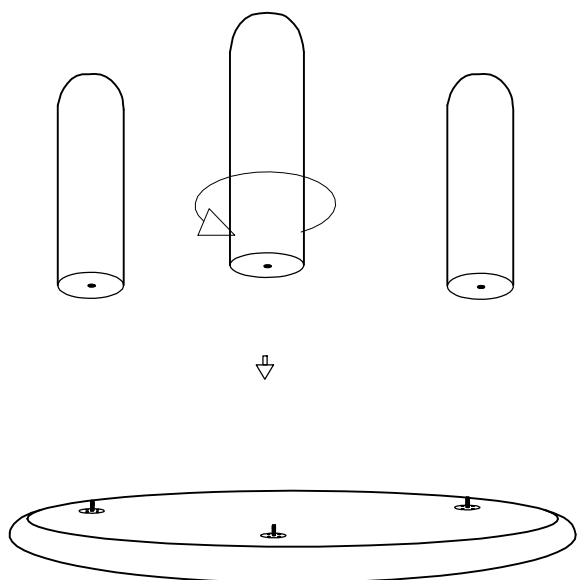

71258

Side Table Eliano Taupe Ø90cm

KARE
DESIGN

Assembly Instruction

Figure 1

Figure 2

Parts Details

Part No		QTY
A		1PC
B		3PCS