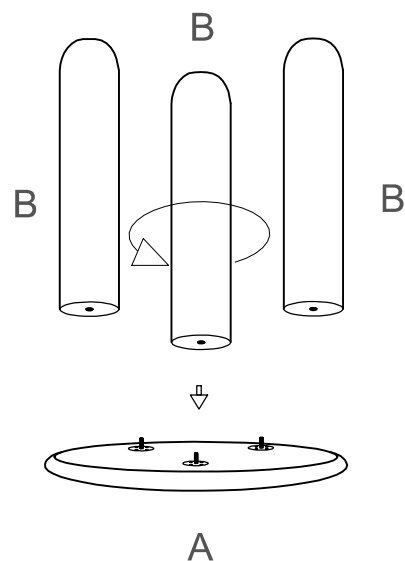

71250

Side Table Eliano Taupe Ø50cm

KARE
DESIGN

Assembly Instruction

Figure 1

Figure 2

Parts Details

Part No		QTY
A		1PC
B		3PCS