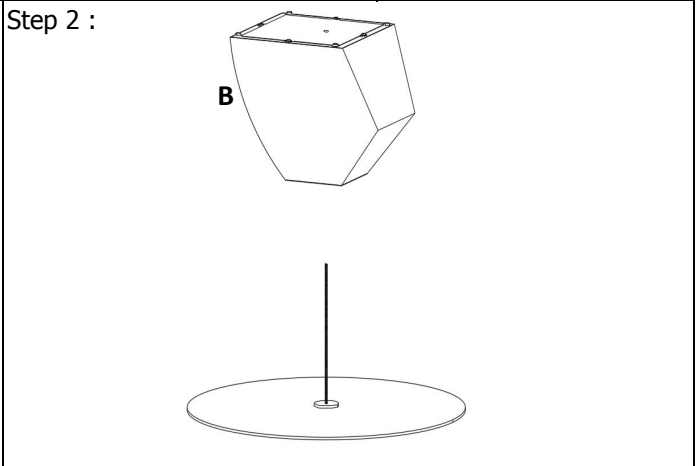

70702-Coffee Table Rocky Ø90cm

PARTS LIST :

<p>A : 1pcs (Top Glass)</p> 	<p>B: 1pcs (base)</p> 	<p>C : 1pcs (screw :M8*430mm)</p> 	<p>D : 1pcs (nut :M8*25)</p> 
<p>E : 1pcs (wrench)</p> 			

70703-Side Table Rocky Ø45cm

PARTS LIST :

<p>A : 1pcs (Top Glass)</p> 	<p>B: 1pcs (base)</p> 	<p>C : 1pcs (screw :M8*513mm)</p> 	<p>D : 1pcs (nut :M8*25)</p> 
<p>E : 1pcs (wrench)</p> 