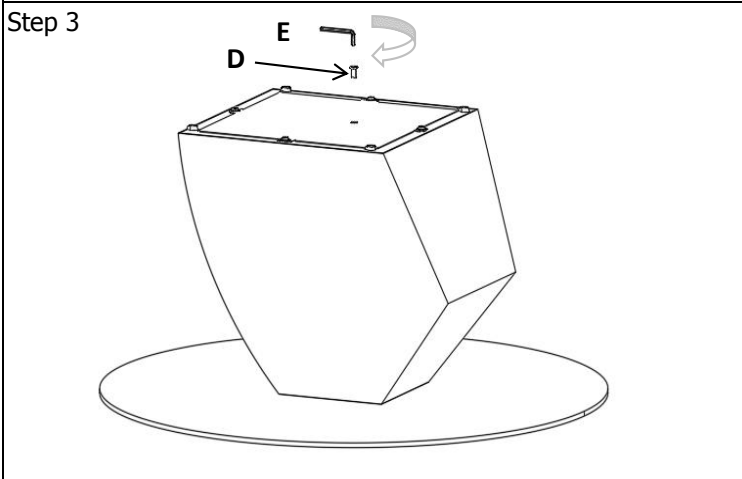

70702-Coffee Table Rocky Ø90cm

PARTS LIST :

<p>A : 1pcs (Top Glass)</p> 	<p>B: 1pcs (base)</p> 	<p>C : 1pcs (screw :M8*430mm)</p> 	<p>D : 1pcs (nut :M8*25)</p> 
<p>E : 1pcs (wrench)</p> 			

70703-Side Table Rocky Ø45cm

PARTS LIST :

<p>A : 1pcs (Top Glass)</p> 	<p>B: 1pcs (base)</p> 	<p>C : 1pcs (screw :M8*513mm)</p> 	<p>D : 1pcs (nut :M8*25)</p> 
<p>E : 1pcs (wrench)</p> 