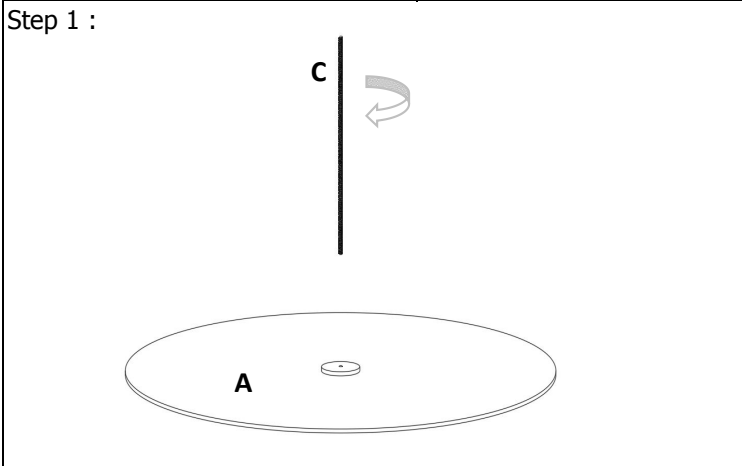

70702-Coffee Table Rocky Ø90cm

PARTS LIST :

<p>A : 1pcs (Top Glass)</p> 	<p>B: 1pcs (base)</p> 	<p>C : 1pcs (screw :M8*430mm)</p> 	<p>D : 1pcs (nut :M8*25)</p> 
<p>E : 1pcs (wrench)</p> 			

70703-Side Table Rocky Ø45cm

PARTS LIST :

<p>A : 1pcs (Top Glass)</p> 	<p>B: 1pcs (base)</p> 	<p>C : 1pcs (screw :M8*513mm)</p> 	<p>D : 1pcs (nut :M8*25)</p> 
<p>E : 1pcs (wrench)</p> 