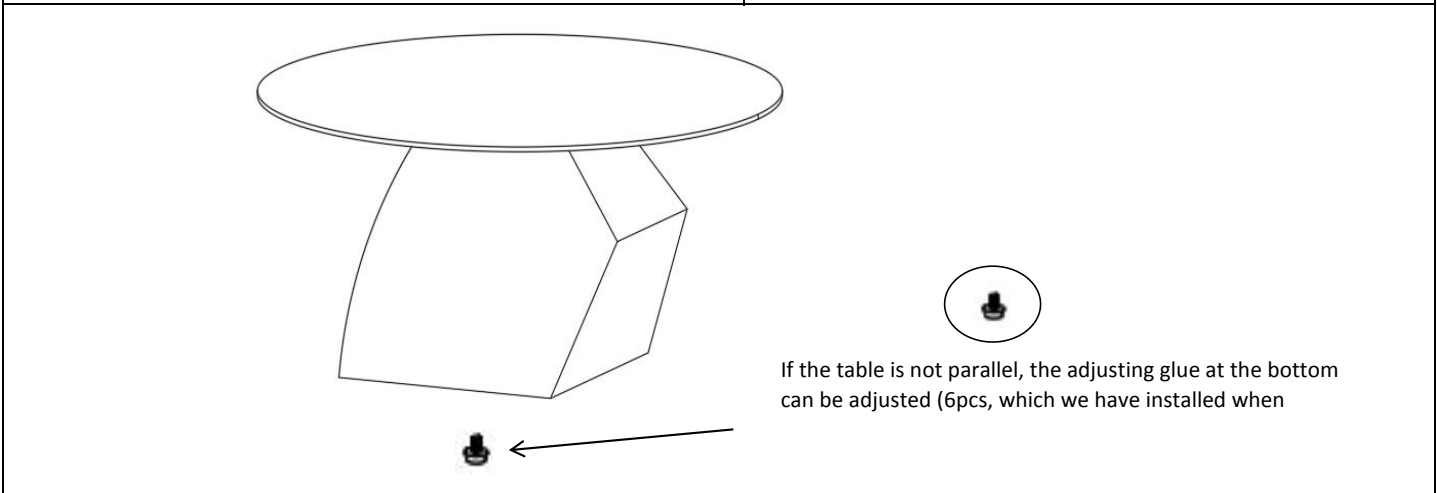

70702-Coffee Table Rocky Ø90cm

PARTS LIST :

<p>A : 1pcs (Top Glass)</p> 	<p>B: 1pcs (base)</p> 	<p>C : 1pcs (screw :M8*430mm)</p> 	<p>D : 1pcs (nut :M8*25)</p> 
<p>E : 1pcs (wrench)</p> 			

70703-Side Table Rocky Ø45cm

PARTS LIST :

<p>A : 1pcs (Top Glass)</p> 	<p>B: 1pcs (base)</p> 	<p>C : 1pcs (screw :M8*513mm)</p> 	<p>D : 1pcs (nut :M8*25)</p> 
<p>E : 1pcs (wrench)</p> 