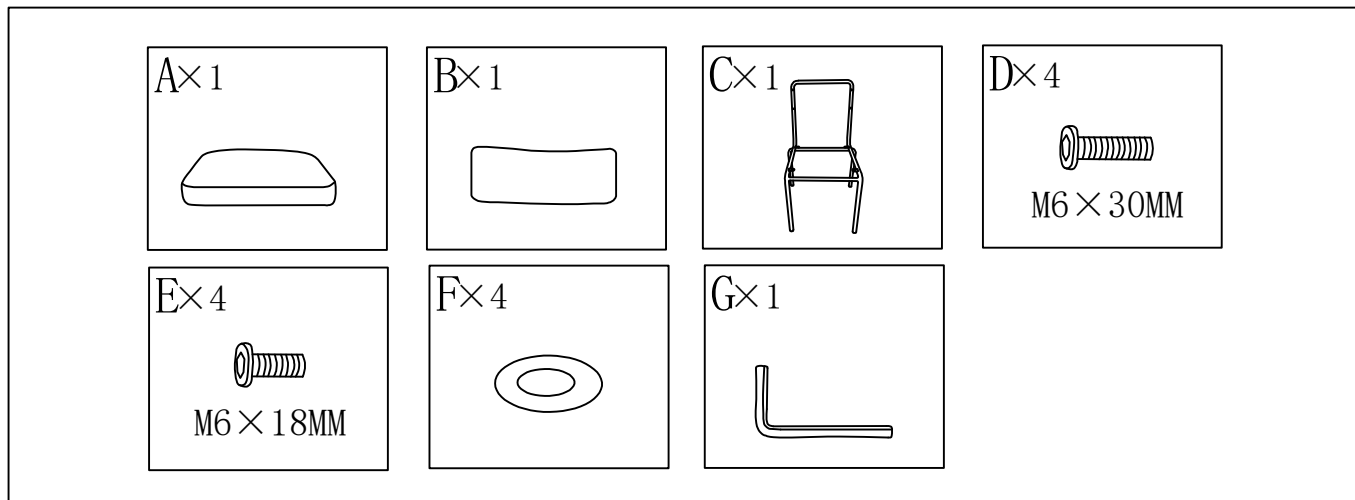

70354 Chair Ally Orange
70355 Chair Ally Blue

KARE

DESIGN

CAUTION:
PLEASE MAKE SURE THAT ALL PARTS ABOVE ARE FIXED TIGHT AND FIRM BEFORE USE.
THIS PRODUCT IS FOR INDOOR USE ONLY.
DO NOT STAND ON THIS PRODUCT IN ANY CIRCUMSTANCE