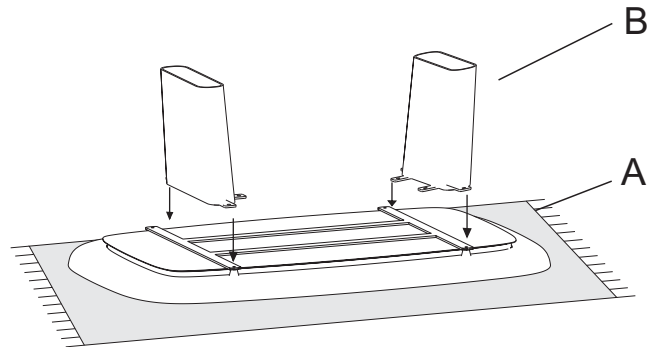

Assembly Instructions

KARE
DESIGN

Item No.70188

Item Name - Coffee Table Mala

123x76Cms

| Sr. no | Component | Name | Quantity |
|--------|---|------|----------|
| A. |  | Top | 1 |
| B. |  | Leg | 2 |

Step-1 Place the contents on a carpeted than attach legs B to Top A and use the Allen Key to tighten the screws.

Step-2 Please flip the table. Your product is assembled and ready to use.

Assembled View