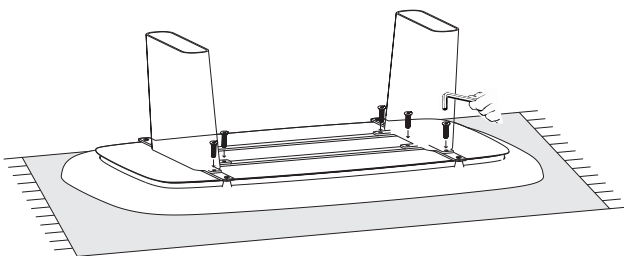

Assembly Instructions

KARE
DESIGN

Item No.70188

Item Name - Coffee Table Mala

123x76Cms

| Sr. no | Component | Name | Quantity |
|--------|---|------|----------|
| A. |  | Top | 1 |
| B. |  | Leg | 2 |

Step-1 Place the contents on a carpeted than attach legs B to Top A and use the Allen Key to tighten the screws.

Step-2 Please flip the table. Your product is assembled and ready to use.

Assembled View