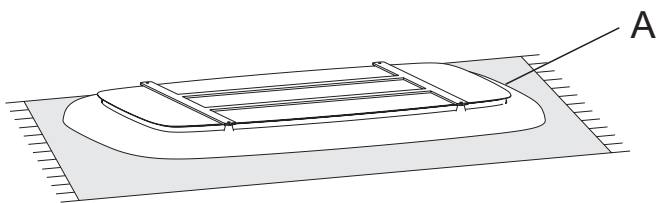

Assembly Instructions

KARE
DESIGN

Item No.70188

Item Name - Coffee Table Mala

123x76Cms

| Sr. no | Component | Name | Quantity |
|--------|---|------|----------|
| A. |  | Top | 1 |
| B. |  | Leg | 2 |

Step-1 Place the contents on a carpeted than attach legs B to Top A and use the Allen Key to tighten the screws.

Step-2 Please flip the table. Your product is assembled and ready to use.

Assembled View