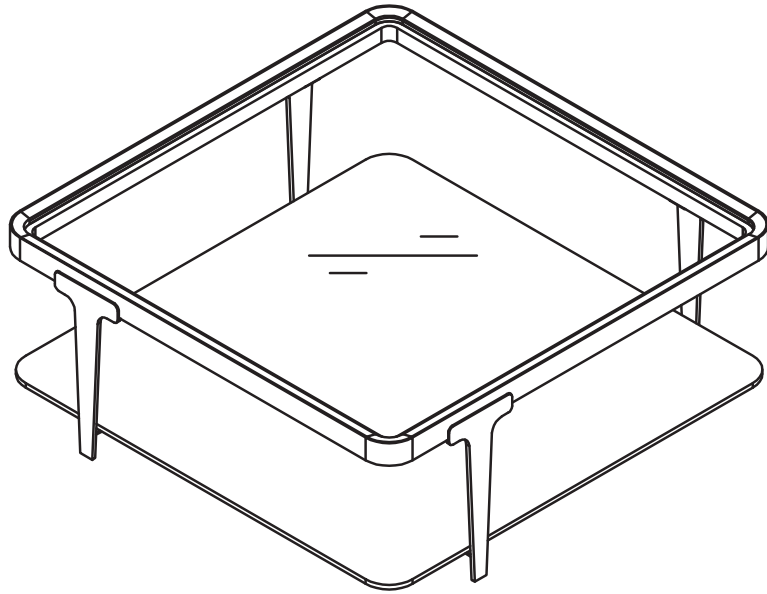

70054 Coffee Table Divine 100x100cm

KARE
DESIGN

A	 1pcs
B	C
D	E
F	G

Detailed description of the parts list table:

- Row 1:** Part A is a square frame component, 1 piece.
- Row 2:** Part B is a square plate with a central hole, 1 piece. Part C is a square plate, 1 piece.
- Row 3:** Part D is a vertical L-shaped leg, 4 pieces. Part E is an M6x20 screw, 12 pieces.
- Row 4:** Part F is an L-shaped corner brace, 4mm thick, 1 piece. Part G is a circular washer, $\phi 10$, 8 pieces.

70054 Coffee Table Divine 100x100cm