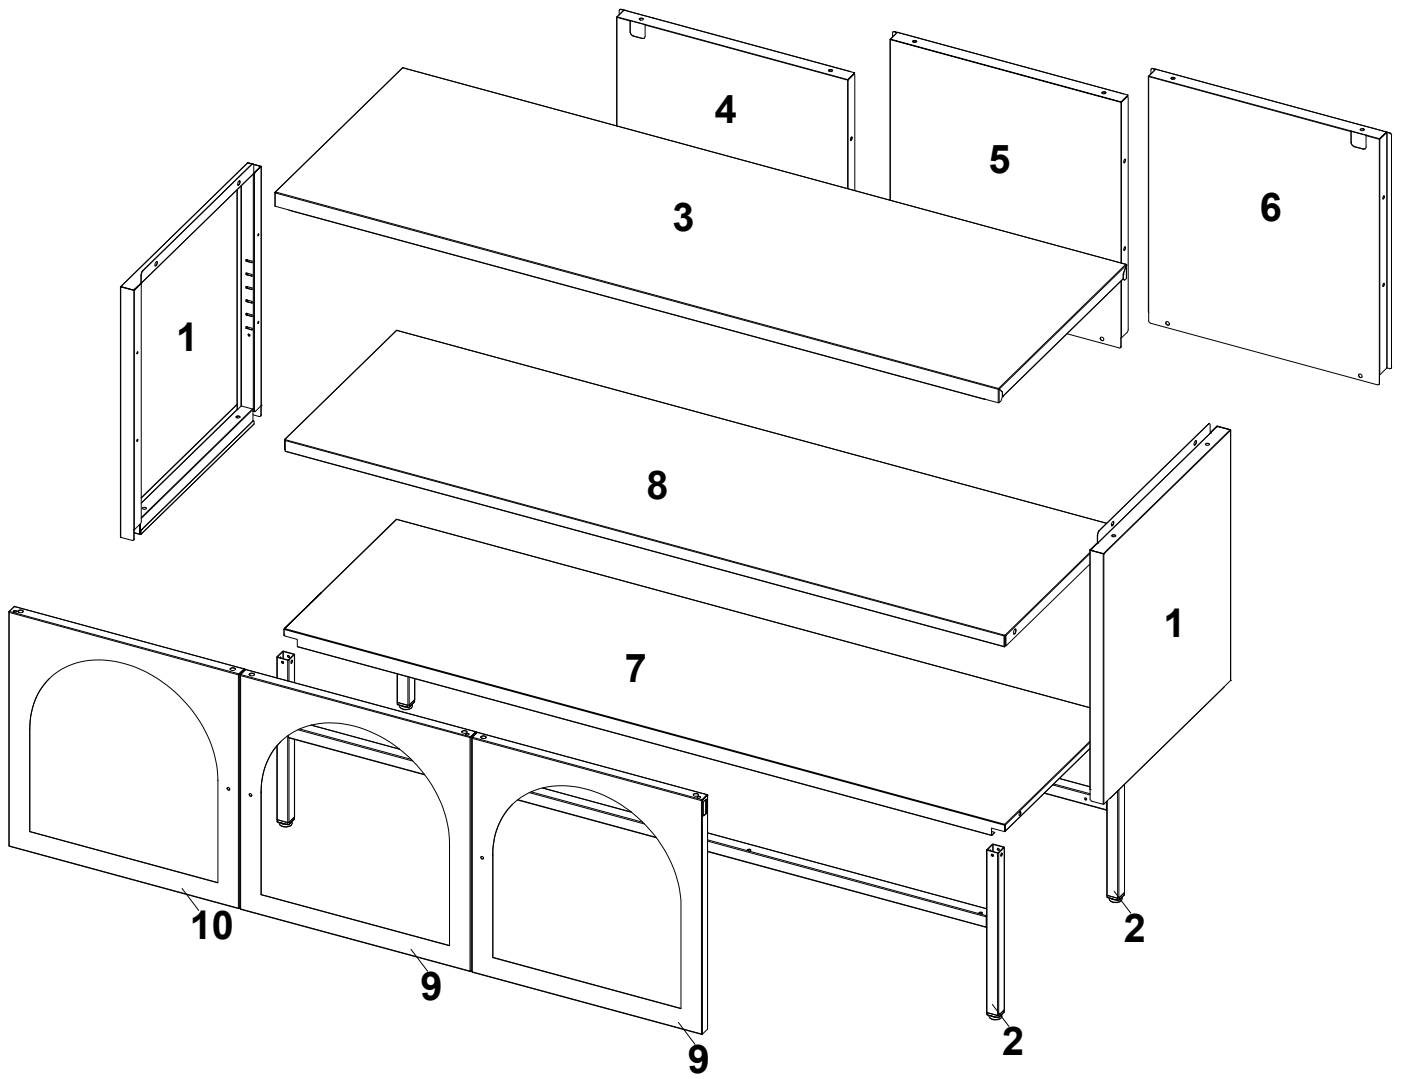

70043-Lowboard Naxos 120x60cm

A×40pcs  M4×8 mm	B×3pcs  M4×20mm	C×4pcs 	D×3pcs  Ø4.8×33 mm	E×6pcs 	F×3pcs 	G×4pcs 
H×2pcs 	I×2pcs 	J×4pcs 	K×4pcs 			

1

2

3

 A×4

4

5

 **A×8**

6

 **A×4**  **K×4**

7

 A×6

8

9

10

11

 B×2	 E×4	 F×2
---	---	---

12

 B×1	 E×2	 F×1
---	---	---

13

14