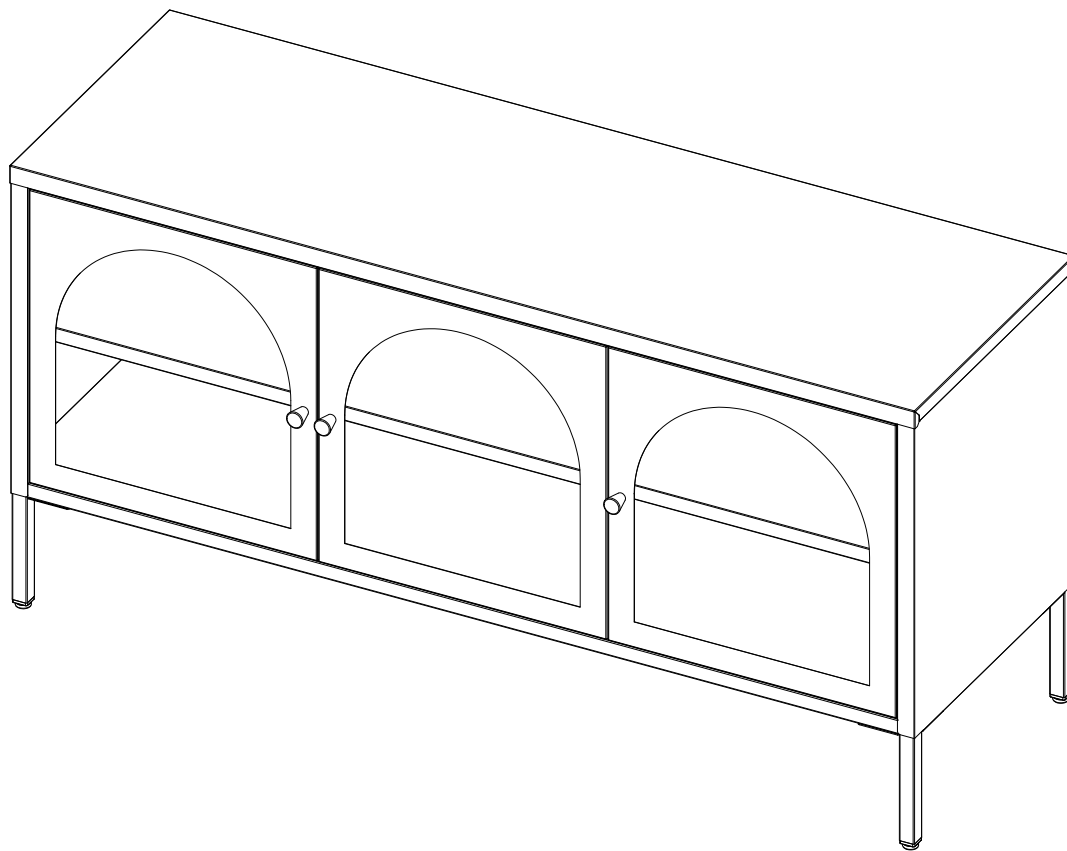

70043-Lowboard Naxos 120x60cm

A×40pcs  M4×8 mm	B×3pcs  M4×20mm	C×4pcs 	D×3pcs  Ø4.8×33 mm	E×6pcs 	F×3pcs 	G×4pcs 
H×2pcs 	I×2pcs 	J×4pcs 	K×4pcs 			

1

2

3

 A×4

4

5

 **A×8**

6

 **A×4**  **K×4**

7

 A×6

8

9

10