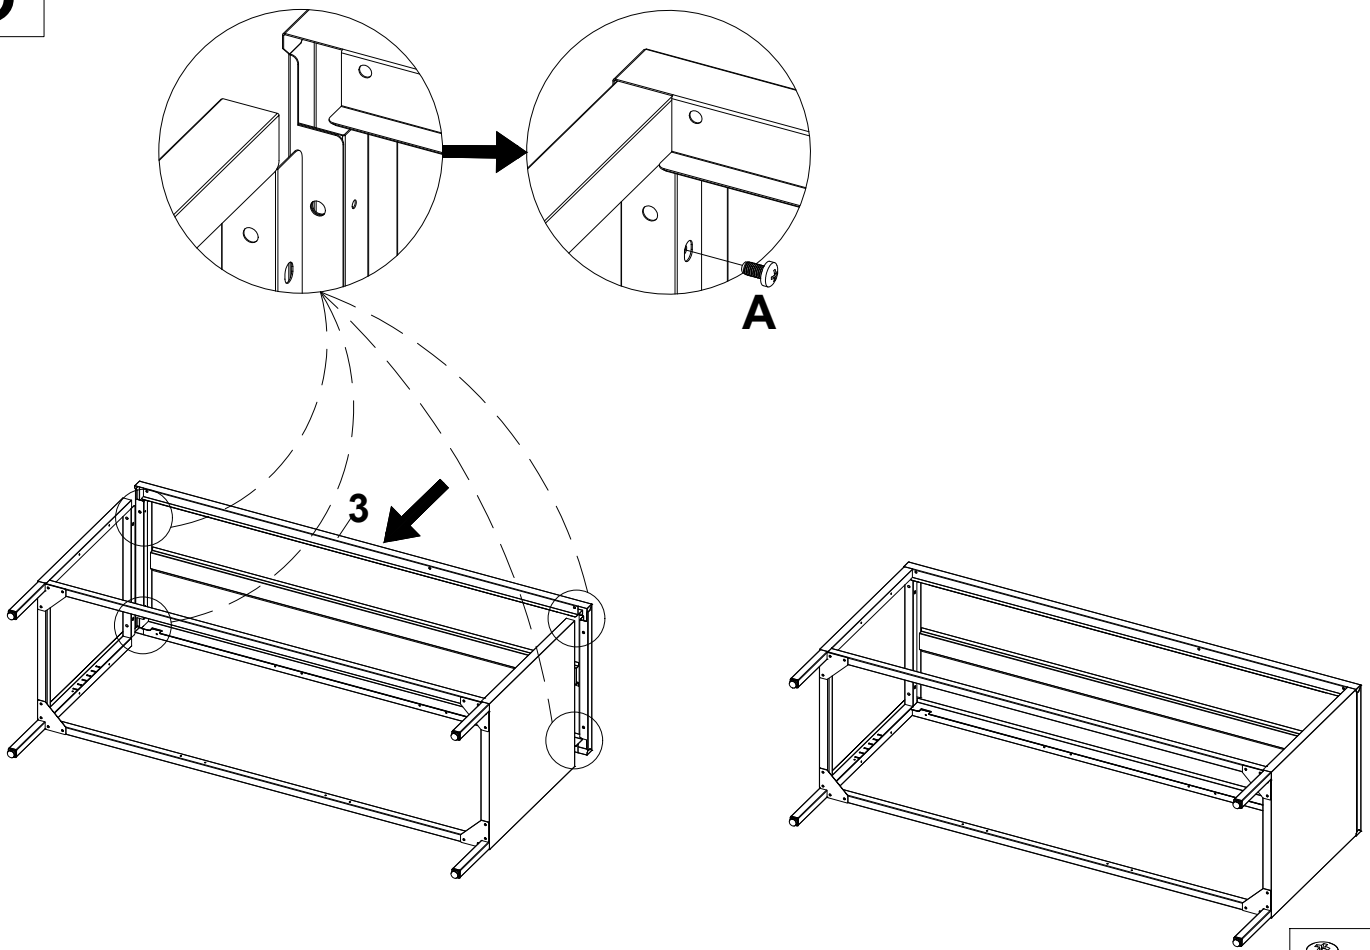

70043-Lowboard Naxos 120x60cm

A×40pcs  M4×8 mm	B×3pcs  M4×20mm	C×4pcs 	D×3pcs  Ø4.8×33 mm	E×6pcs 	F×3pcs 	G×4pcs 
H×2pcs 	I×2pcs 	J×4pcs 	K×4pcs 			

1

2

3

 A×4

4

5

 **A×8**

6

 **A×4**  **K×4**

7

 A×6

8

9

10