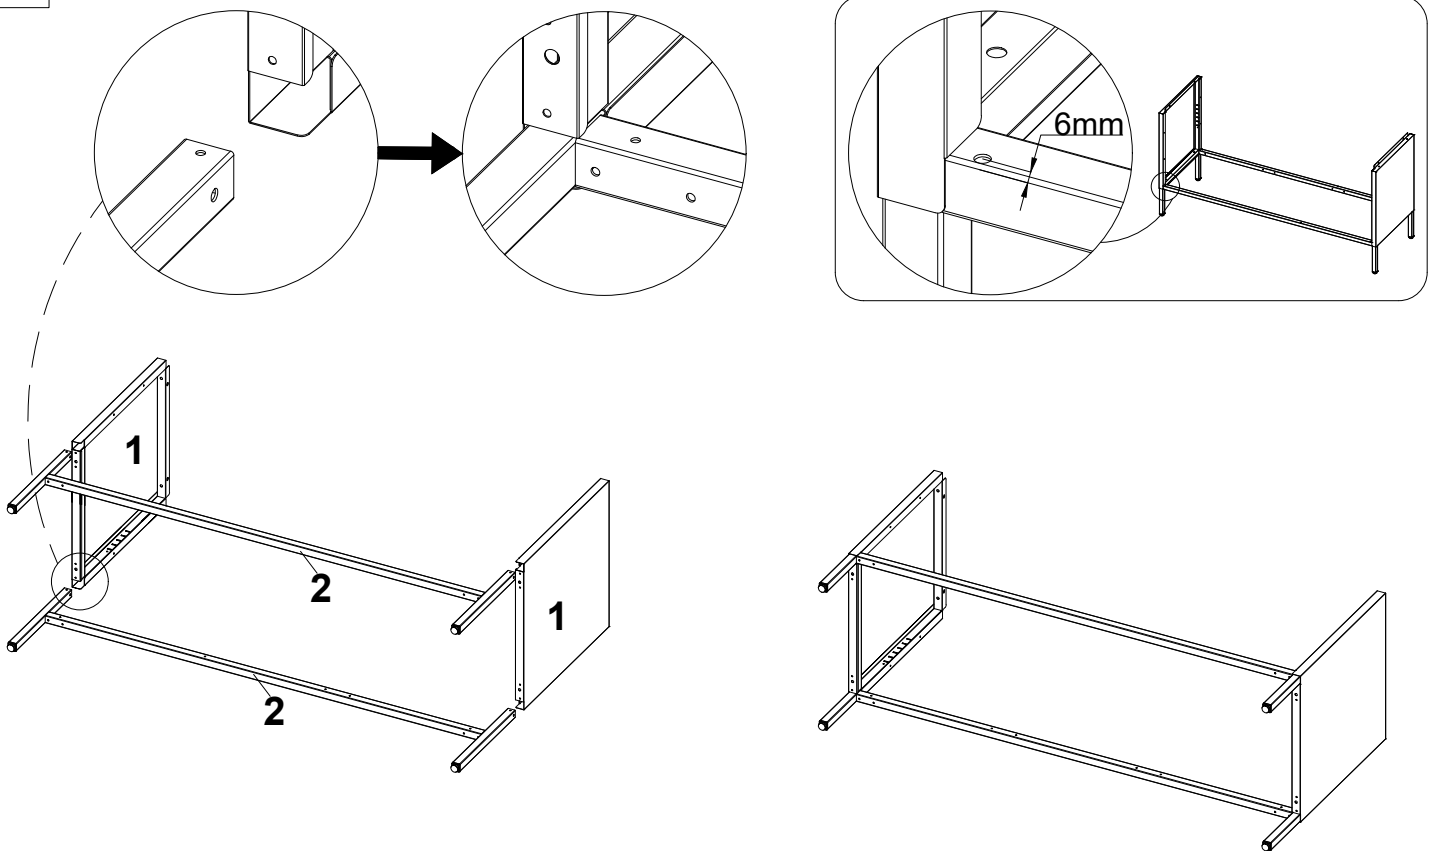

70043-Lowboard Naxos 120x60cm

A×40pcs  M4×8 mm	B×3pcs  M4×20mm	C×4pcs 	D×3pcs  Ø4.8×33 mm	E×6pcs 	F×3pcs 	G×4pcs 
H×2pcs 	I×2pcs 	J×4pcs 	K×4pcs 			

1

2

3

 A×4

4

5

 **A×8**

6

 **A×4**  **K×4**

7

 A×6

8

9

10