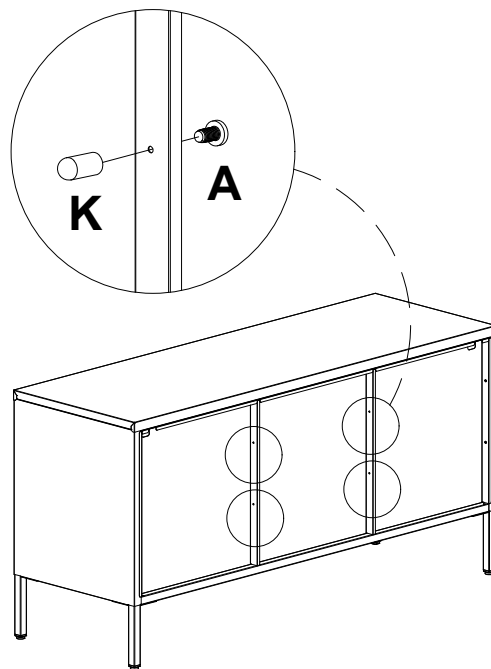

70043-Lowboard Naxos 120x60cm

A×40pcs  M4×8 mm	B×3pcs  M4×20mm	C×4pcs 	D×3pcs  Ø4.8×33 mm	E×6pcs 	F×3pcs 	G×4pcs 
H×2pcs 	I×2pcs 	J×4pcs 	K×4pcs 			

1

2

3

 A×4

4

5

 **A×8**

6

 **A×4**  **K×4**

7

 A×6

8

9

10