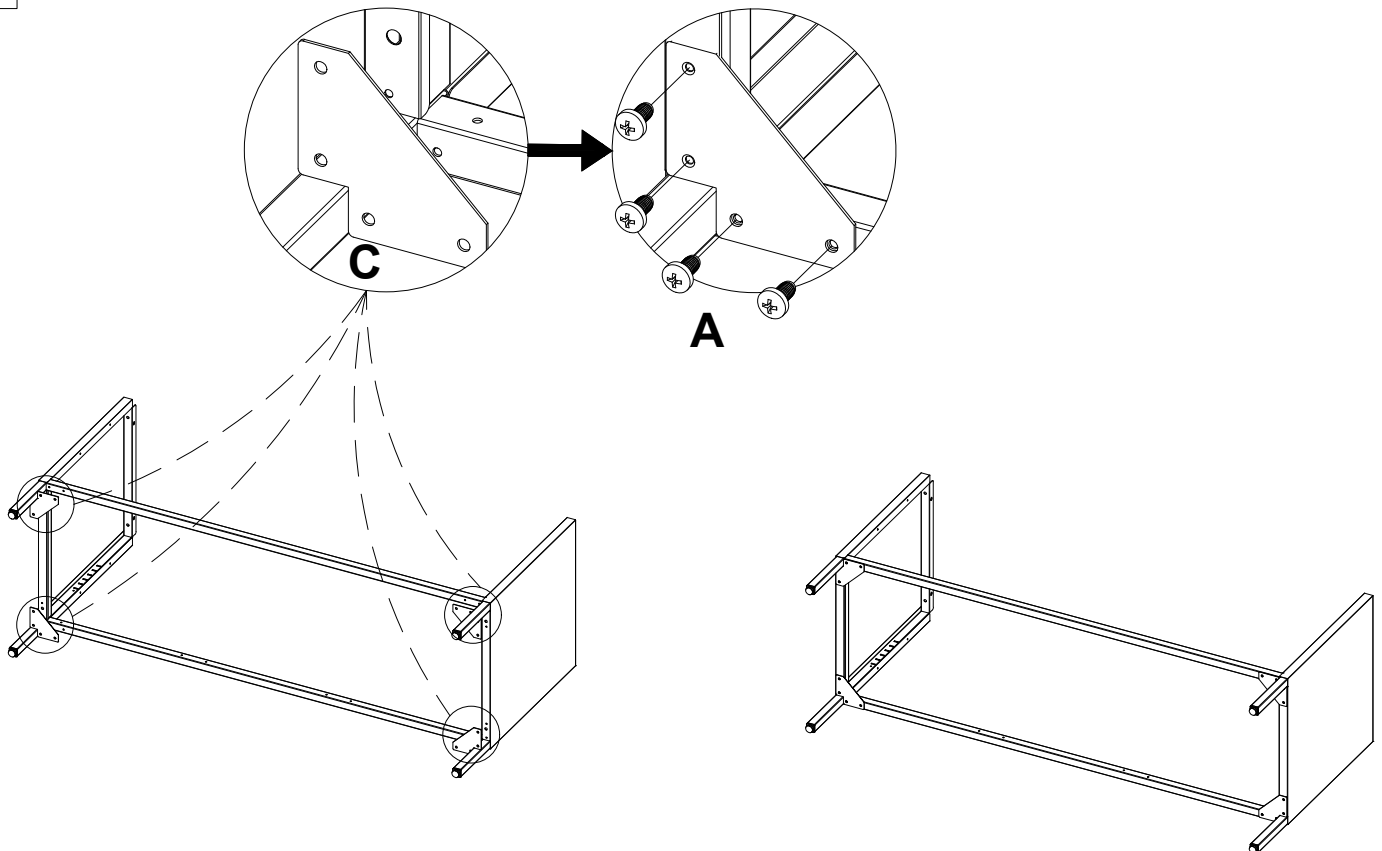

70043-Lowboard Naxos 120x60cm

A×40pcs  M4×8 mm	B×3pcs  M4×20mm	C×4pcs 	D×3pcs  Ø4.8×33 mm	E×6pcs 	F×3pcs 	G×4pcs 
H×2pcs 	I×2pcs 	J×4pcs 	K×4pcs 			

1

2

3

 A×4

4

5

 **A×8**

6

 **A×4**  **K×4**

7

 A×6

8

9

10