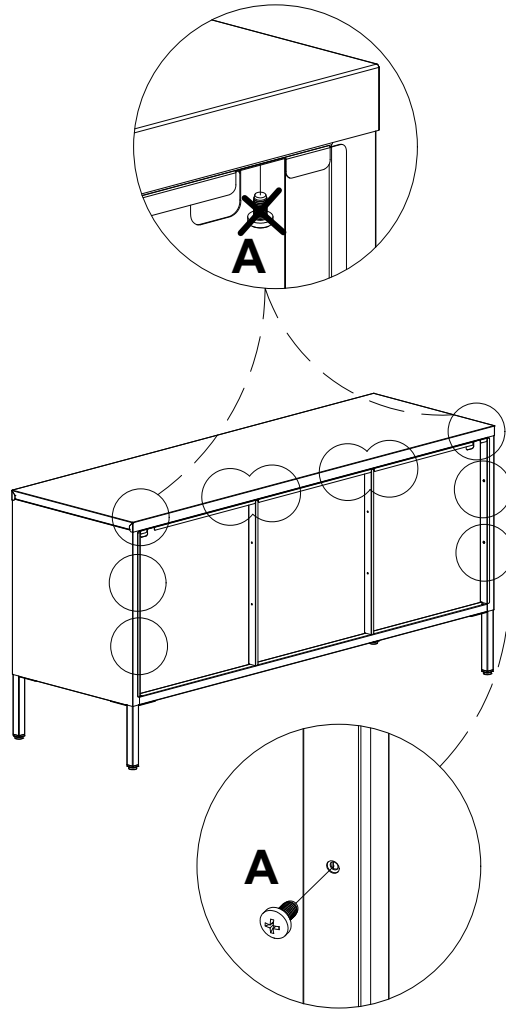

70043-Lowboard Naxos 120x60cm

A×40pcs  M4×8 mm	B×3pcs  M4×20mm	C×4pcs 	D×3pcs  Ø4.8×33 mm	E×6pcs 	F×3pcs 	G×4pcs 
H×2pcs 	I×2pcs 	J×4pcs 	K×4pcs 			

1

2

3

 A×4

4

5

 **A×8**

6

 **A×4**  **K×4**

7

 A×6

8

9

10

11

 B×2	 E×4	 F×2
---	---	---

12

 B×1	 E×2	 F×1
---	---	---

13

14