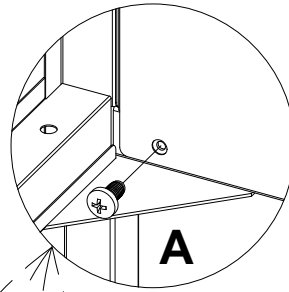

70043-Lowboard Naxos 120x60cm

A×40pcs  M4×8 mm	B×3pcs  M4×20mm	C×4pcs 	D×3pcs  Ø4.8×33 mm	E×6pcs 	F×3pcs 	G×4pcs 
H×2pcs 	I×2pcs 	J×4pcs 	K×4pcs 			

1

2

3

 A×4

4

5

 **A×8**

6

 **A×4**  **K×4**

7

 A×6

8

9

10