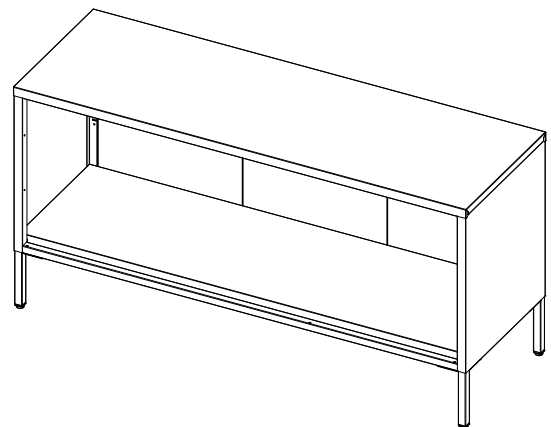

70043-Lowboard Naxos 120x60cm

A×40pcs  M4×8 mm	B×3pcs  M4×20mm	C×4pcs 	D×3pcs  Ø4.8×33 mm	E×6pcs 	F×3pcs 	G×4pcs 
H×2pcs 	I×2pcs 	J×4pcs 	K×4pcs 			

1

2

3

 A×4

4

5

 **A×8**

6

 **A×4**  **K×4**

7

 A×6

8

9

10

11

 B×2	 E×4	 F×2
---	---	---

12

 B×1	 E×2	 F×1
---	---	---

13

14