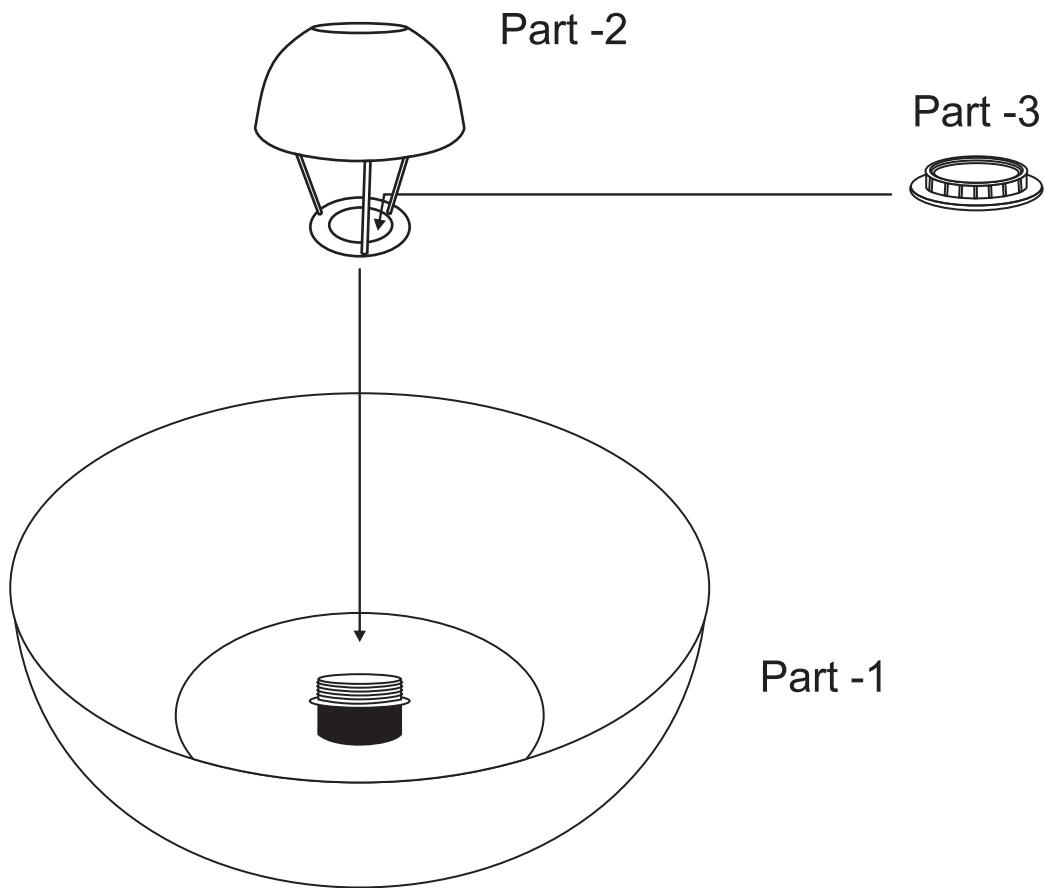

KARE

DESIGN

61481 TABLE LAMP

No.	A	B	C	D	E
TYPE					