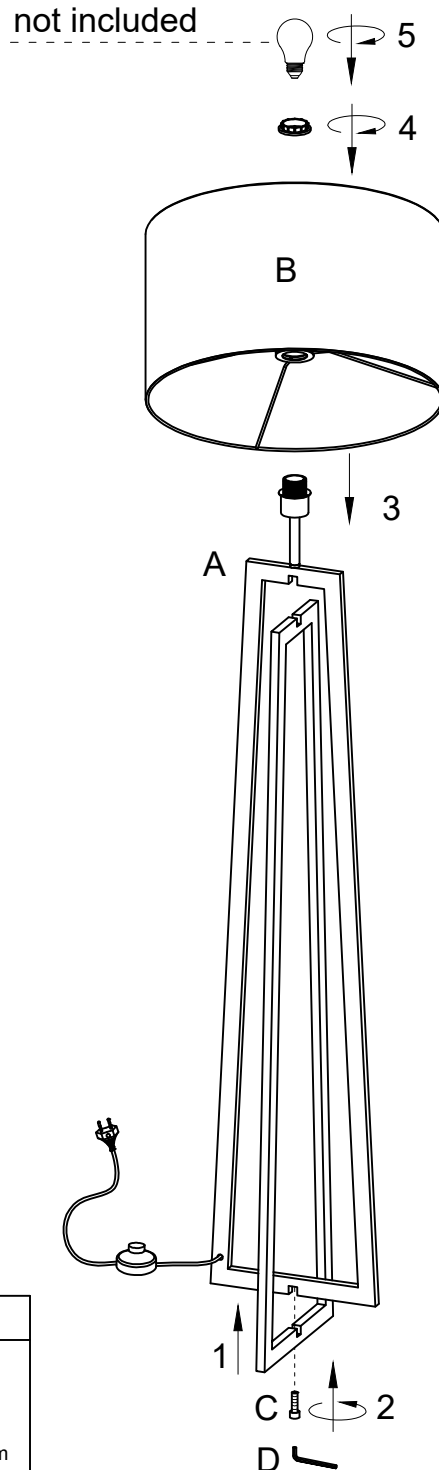

- 56409 Floor Lamp Timon Black 160 cm
- 57643 Floor Lamp Timon Greige 160cm
- 57247 Floor Lamp Wildlife 160cm

NO	A	B	C	D
TYPE				
		Ø500*300mm	M5*15mm	M5mm
QTY	1 PC	1 PC	1 PC	1 PC