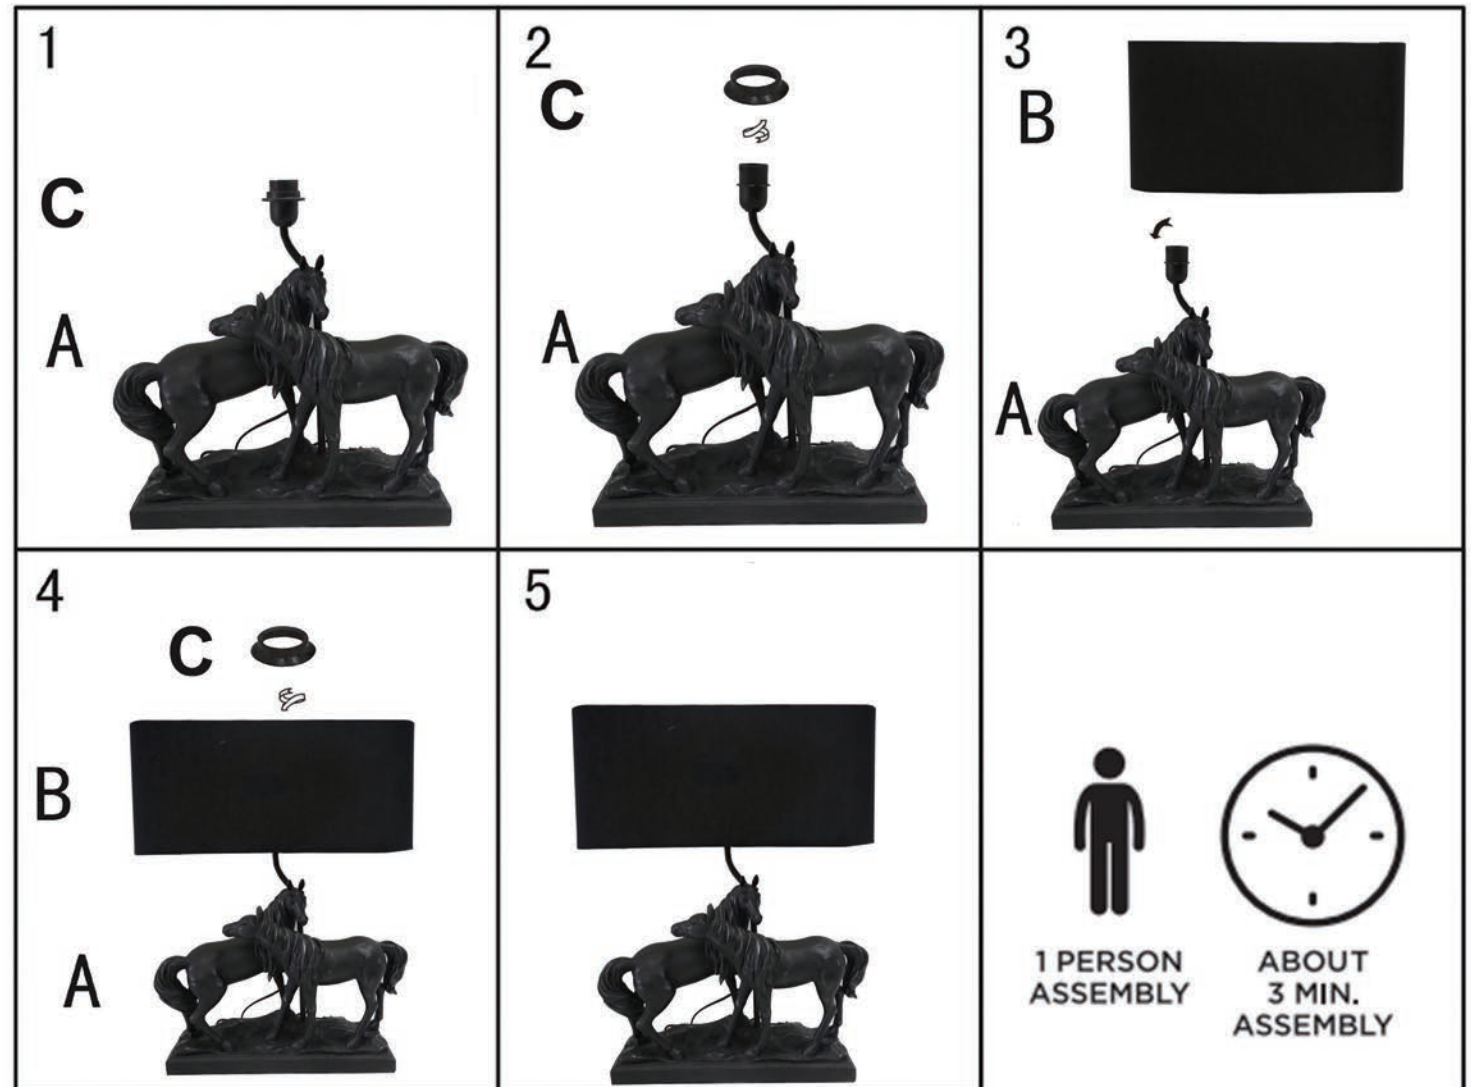

57741 : Table Lamp Horse Family 53cm

Bulb NOT included
Specified bulb type: E27