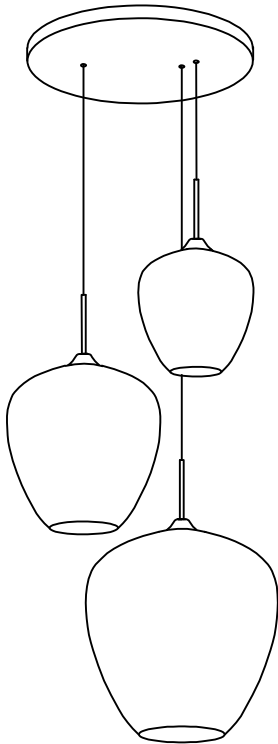

KARE
DESIGN

57504Pendant Lamp Sphere Amber Ø45cm

Bulb socket type - Art. 57504 - E27

Bulb not included

400 × 340mm

300 × 250mm

230 × 180mm

NO	A	B	C	D	E	L
TYPE						 7 × 31mm
QTY	1pcs	1pcs	1pcs	3pcs	1pcs	1pcs