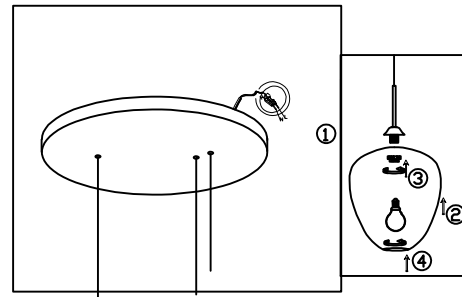

KARE
DESIGN

57504Pendant Lamp Sphere Amber Ø45cm

Bulb socket type - Art. 57504 - E27

Bulb not included

400 × 340mm

300 × 250mm

230 × 180mm

NO	A	B	C	D	E	L
TYPE						 7 × 31mm
QTY	1pcs	1pcs	1pcs	3pcs	1pcs	1pcs