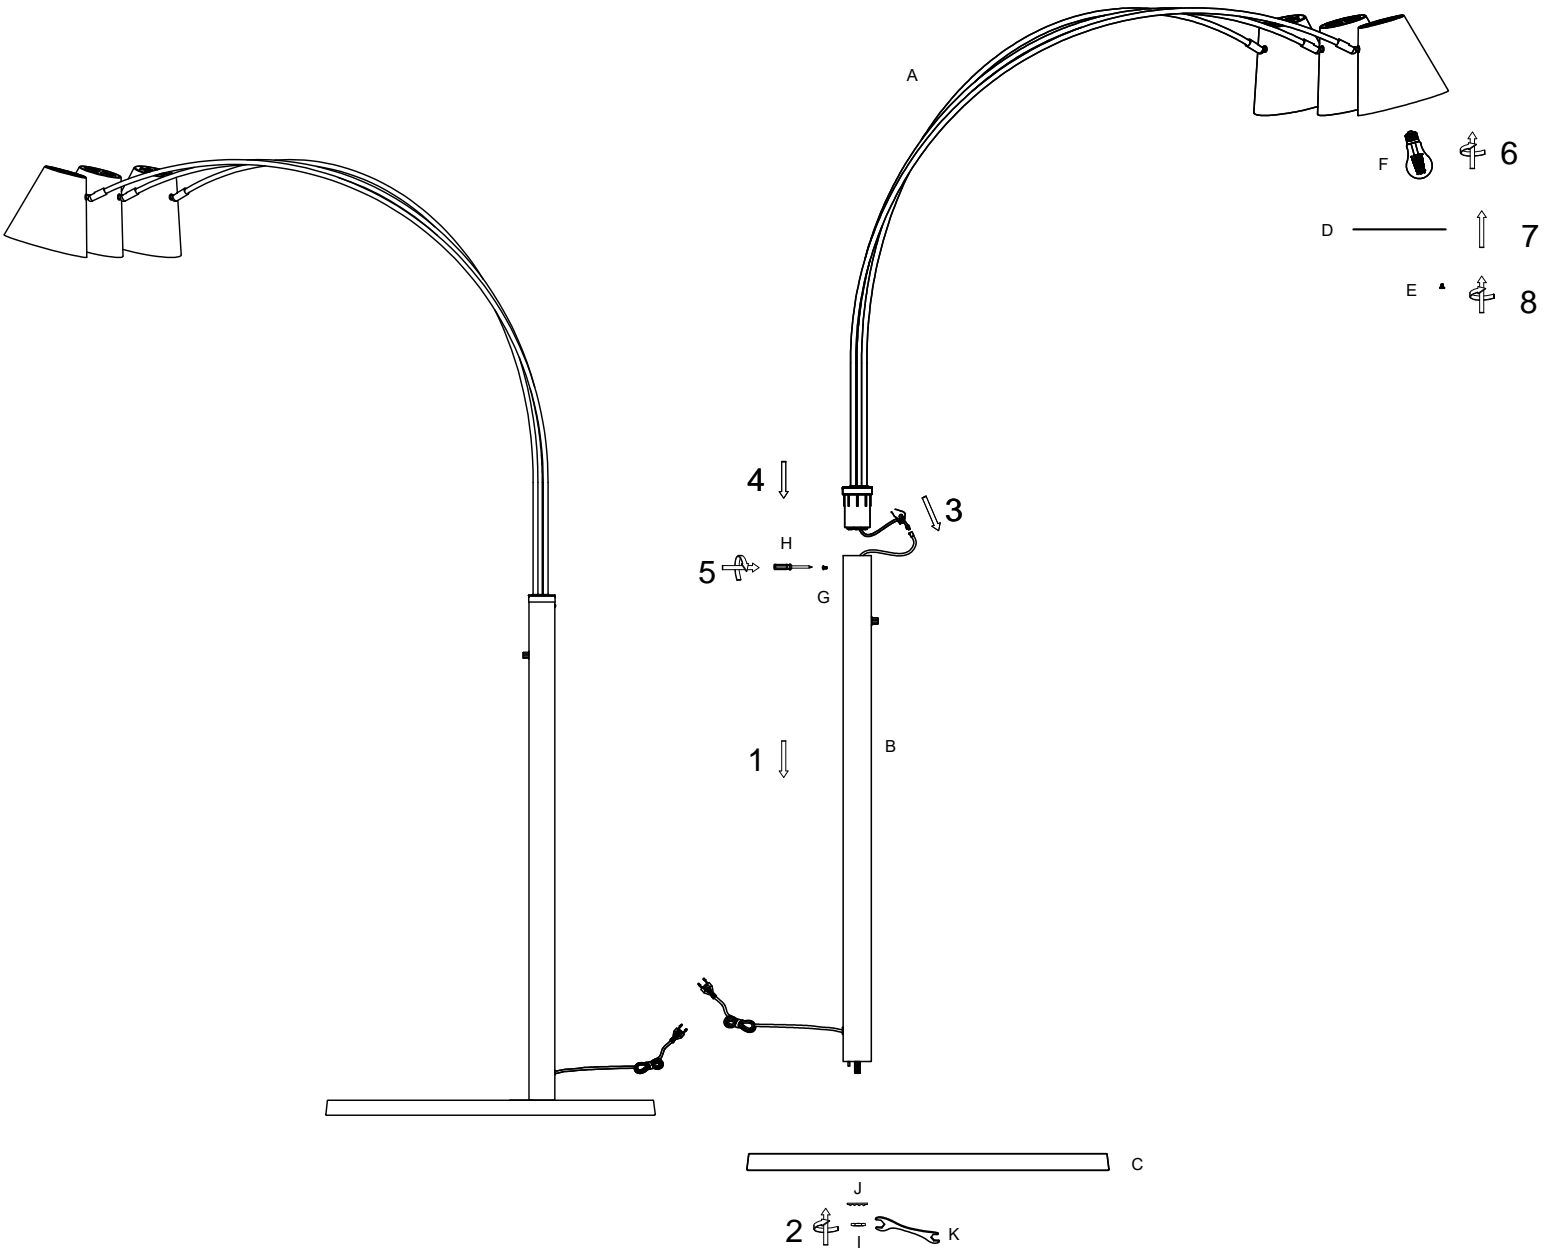

KARE

DESIGN

57297 Floor Lamp
Cappellino Black Matt
 Bulb not included

NO	A	B	C	D	E	F	G	H	I	J	K
TYPE											
QTY	1PC	1PC	1PC	3PCS	3PCS	0PC	1PC	1PC	1PC	1PC	1PC

57297 Floor Lamp Cappellino Black Matt
Bulb not included

KARRE
DESIGN

2 X