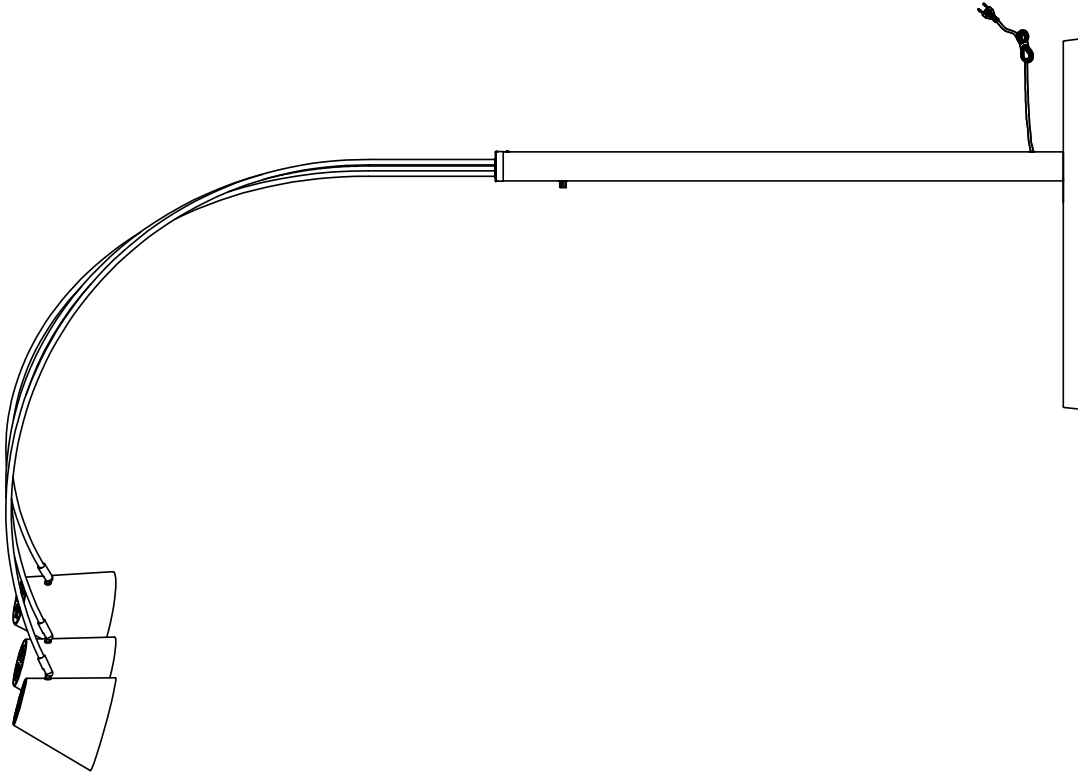

KARE

DESIGN

57297 Floor Lamp
Cappellino Black Matt
 Bulb not included

NO	A	B	C	D	E	F	G	H	I	J	K
TYPE											
QTY	1PC	1PC	1PC	3PCS	3PCS	0PC	1PC	1PC	1PC	1PC	1PC

57297 Floor Lamp Cappellino Black Matt
Bulb not included

KARRE
DESIGN

2 X