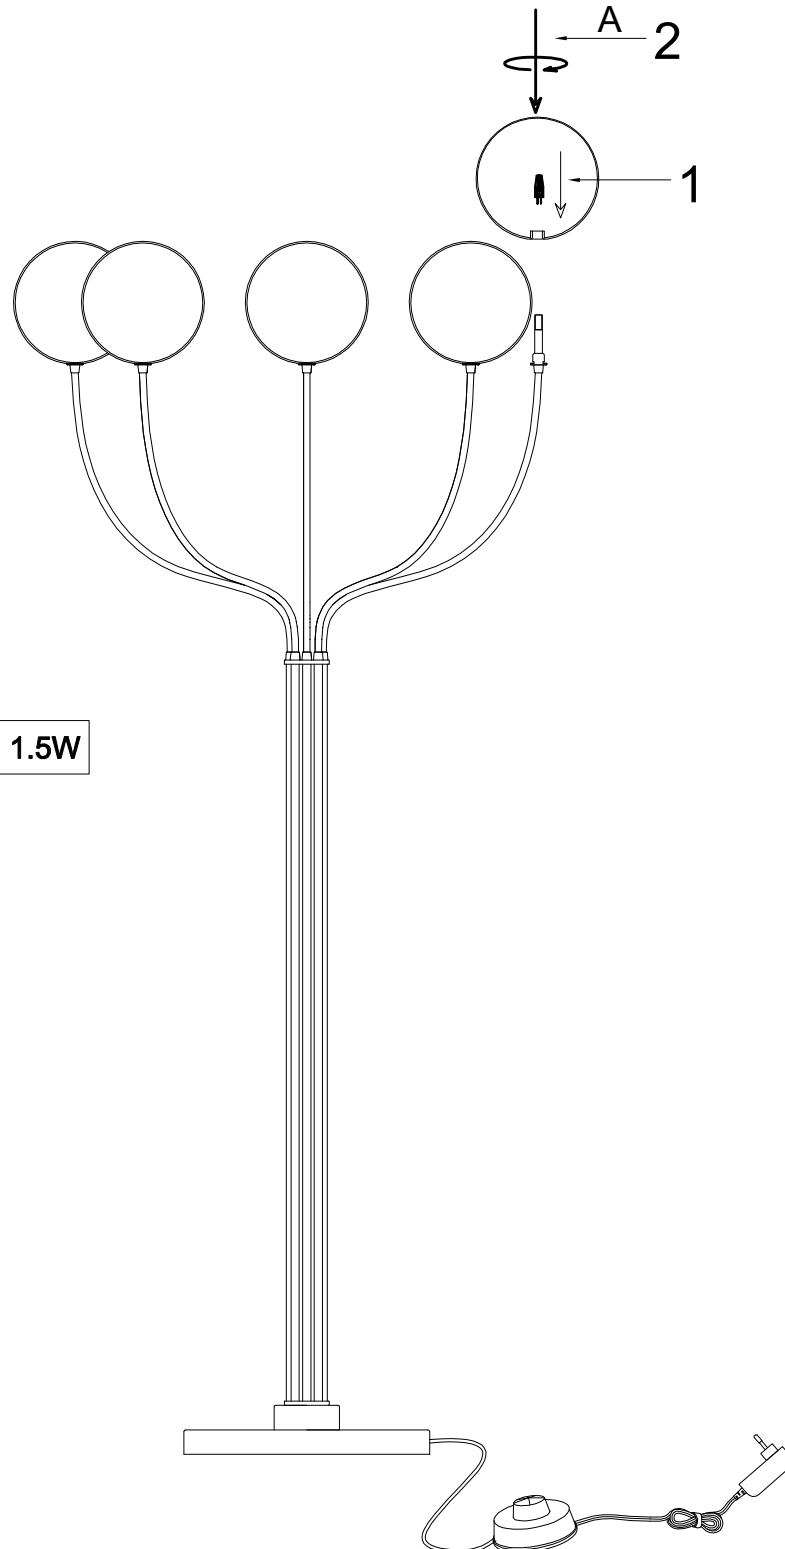

# Assembly Instruction

### Floor Lamp Future View 170cm

LED 12V G4 Max. 1.5W

Bulb not included

NO	A
NO	
QTY	8