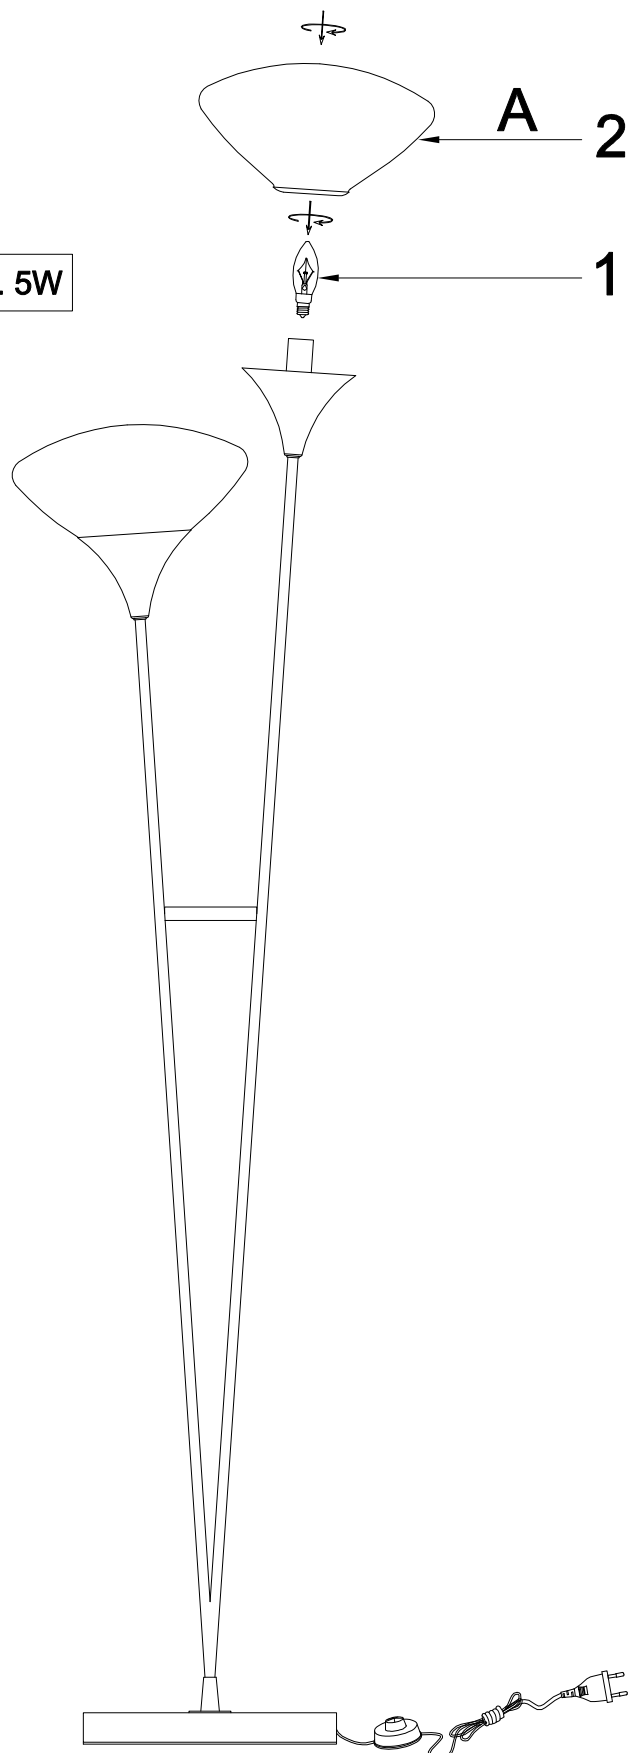

# Assembly Instruction

### Floor Lamp Gocce 174cm

# KARE DESIGN

220-240V-50Hz LED E14 Max. 5W

Bulb not included

NO	A
NO	
QTY	2