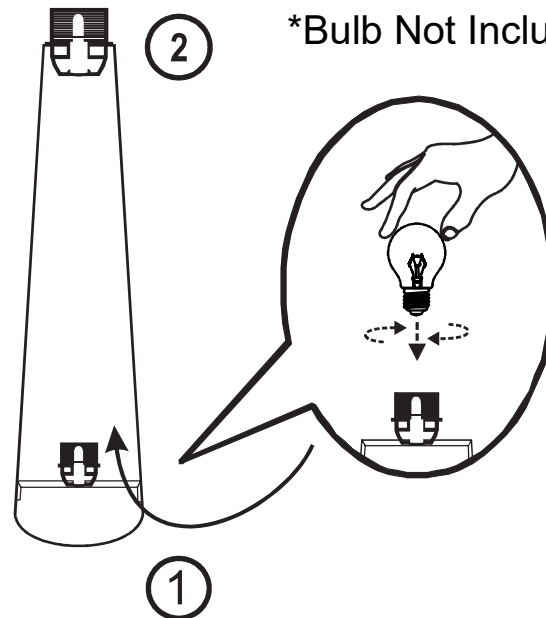

56482 FLOOR LAMP MARLEEN BEIGE BOUCLE 130CM

*Bulb Not Included

Product View

| NO. | 1 | 2 | 3 |
|------|---|---|---|
| TYPE |  |  |  |
| QTY | 1 Pc. | 1 Pc. | 1 Pc. |