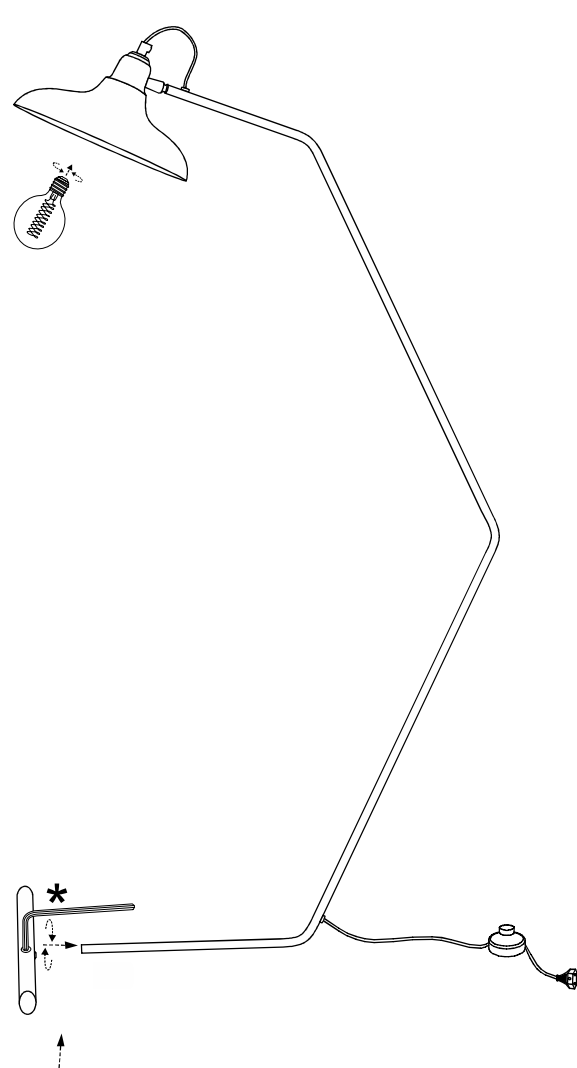

56475 FLOOR LAMP DORO BLACK 130CM

*Bulb Not Included

Product View

NO.	1	2	3
TYPE			
QTY	1pc	1pc	1pc

*Tools : Allen Key (included with product) to tighten or loosen hexagonal shaped bolt / screw at the base