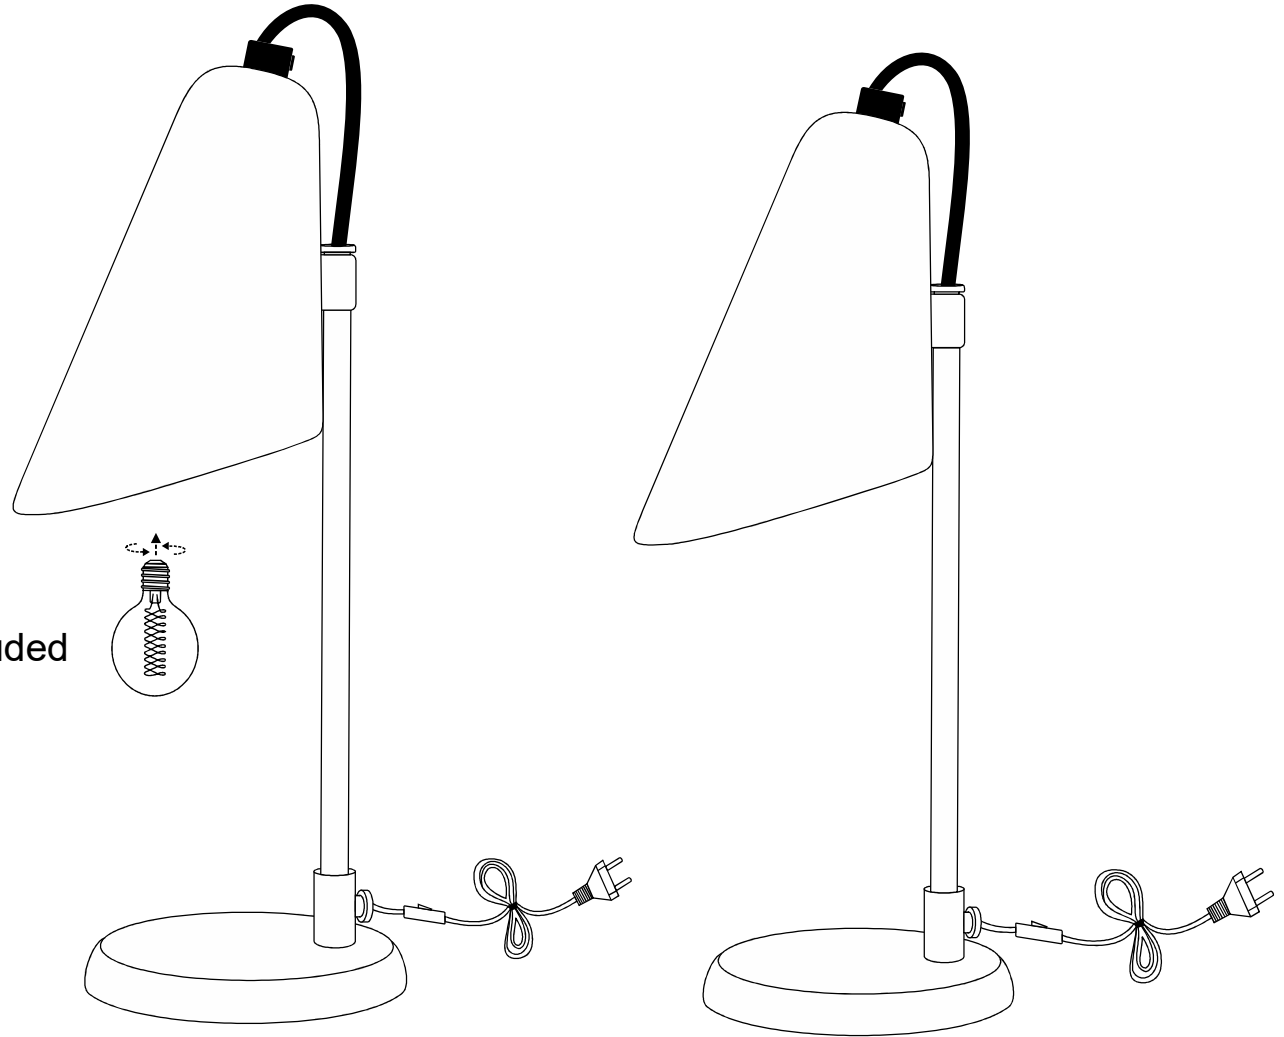

56469 TABLE LAMP MIRA BEIGE 32CM

*Bulb Not Included

Product View

NO.	1
TYPE	
QTY	1pc