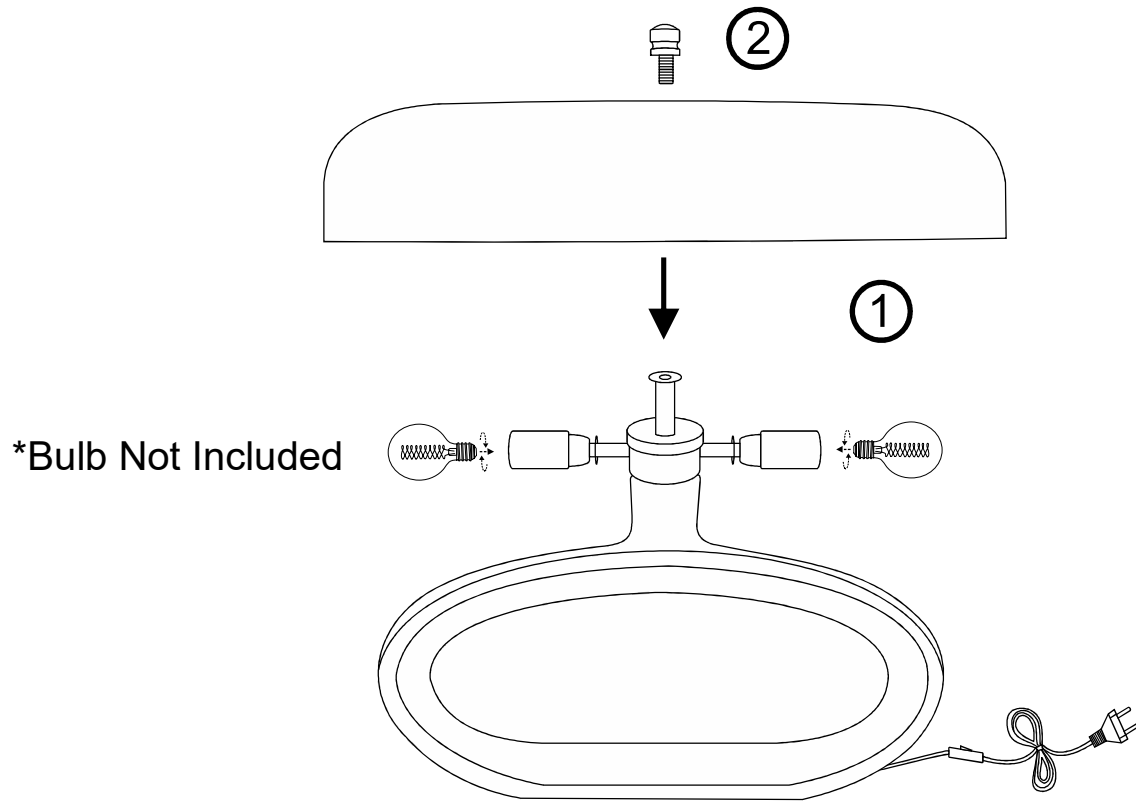

56464 TABLE LAMP SUKI SAGE 26CM

Product View

NO.	1	2	3
TYPE			
QTY	1pc	1pc	1pc