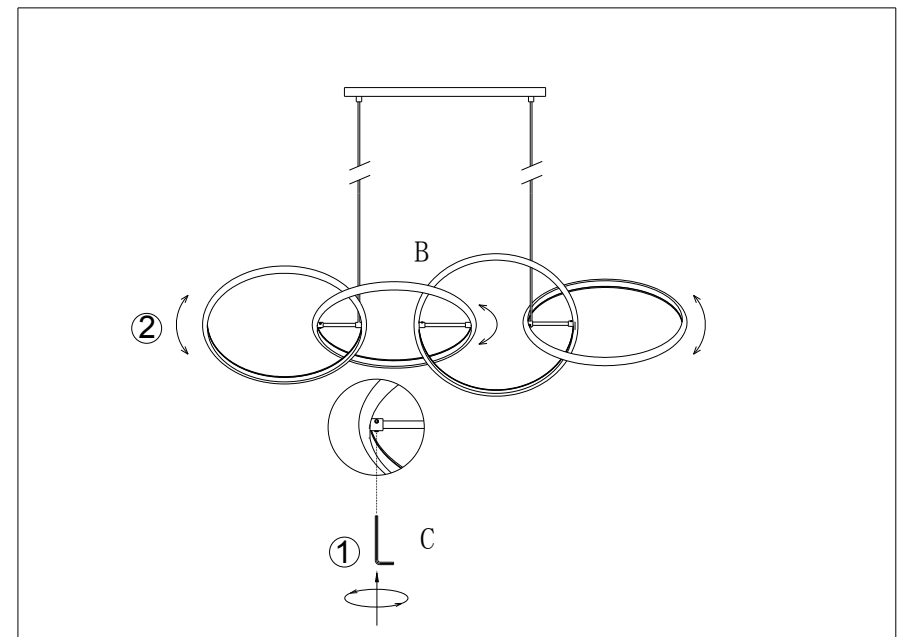

56388 Pendant Lamp
Galaxy LED Gold 155cm

KARE
DESIGN

Parts List

NO.	A	B	C
			
Qty	1	1	1

1

2

3

ENERG