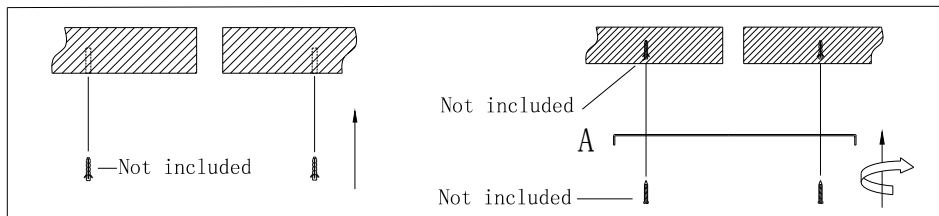

56388 Pendant Lamp
Galaxy LED Gold 155cm

KARE
DESIGN

Parts List

NO.	A	B	C
			
Qty	1	1	1

1

2

3

ENERG