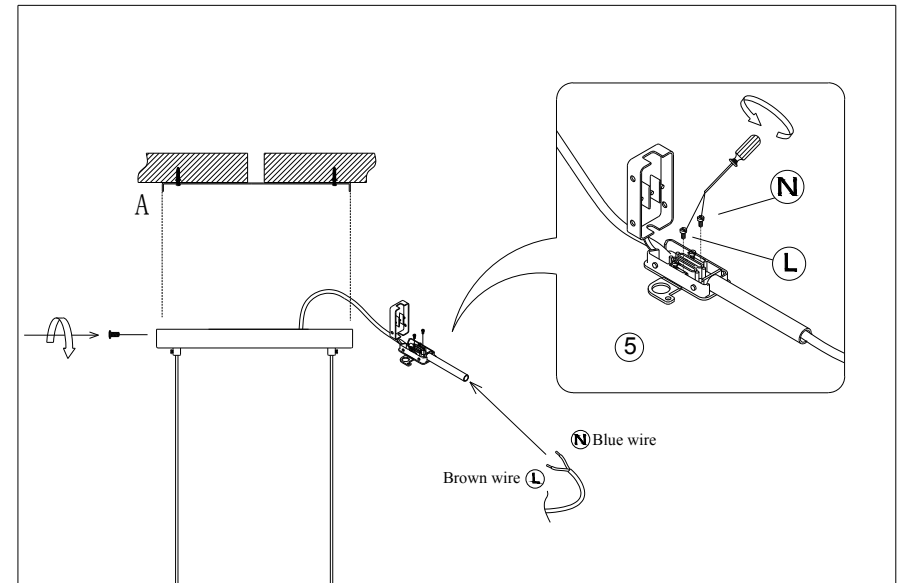

56388 Pendant Lamp
Galaxy LED Gold 155cm

KARE
DESIGN

Parts List

NO.	A	B	C
			
Qty	1	1	1

1

2

3

ENERG