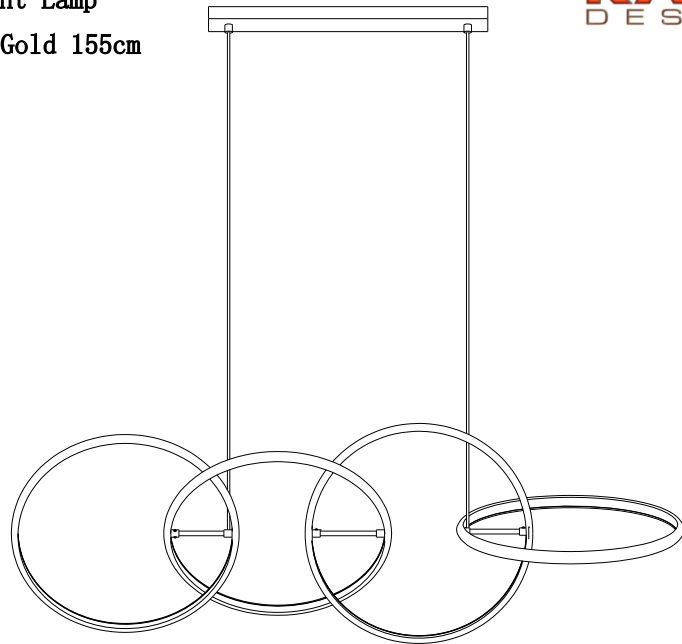

56388 Pendant Lamp
Galaxy LED Gold 155cm

KARE
DESIGN

Parts List

NO.	A	B	C
			
Qty	1	1	1

1

2

3

ENERG

Kare Design

56388

30
kWh/1000h

2019/2015